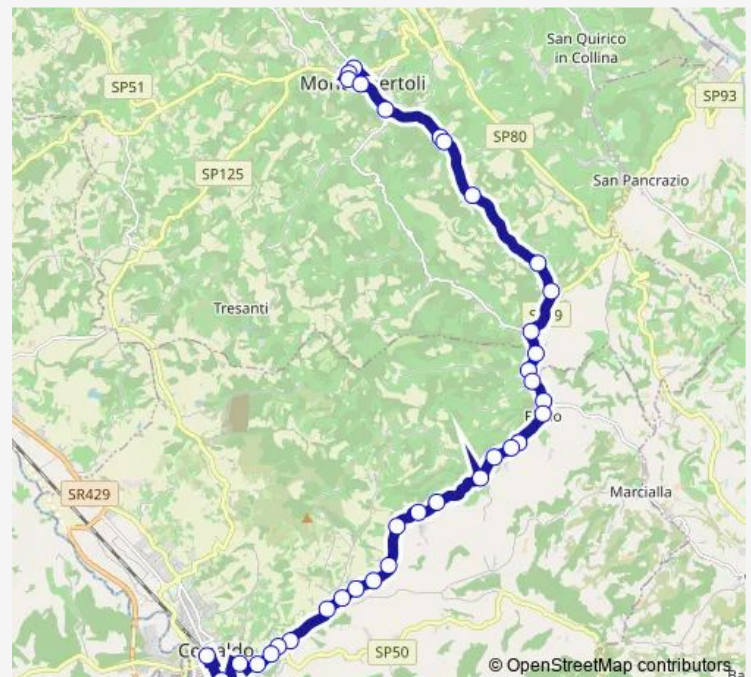

Poppiano 1

S.C. Di Poppiano

Poppiano Tabernacolo

Route schedule

Piazzale Caduti Nei Lager — Fiano

Monday 06:50-16:45

Tuesday 06:50-16:45

Wednesday 06:50-16:45

Thursday 06:50-16:45

Friday 06:50-16:45

Saturday 06:50

Sunday —

Route info

Direction: Piazzale Caduti Nei Lager

Stops: 42

Trip Duration: 0 hour 40 min