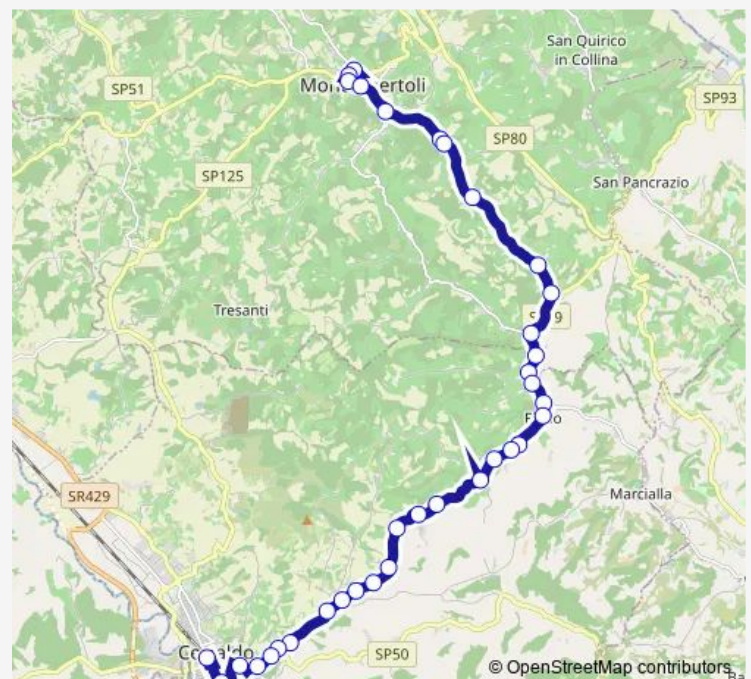

Poppiano 1

S.C. Di Poppiano

Poppiano Tabernacolo

Route schedule

Piazzale Caduti Nei Lager — Fiano

Monday 06:50-16:45

Tuesday 06:50-16:45

Wednesday 06:50-16:45

Thursday 06:50-16:45

Friday 06:50-16:45

Saturday 06:50

Sunday —

Route info

Direction: Piazzale Caduti Nei Lager

Stops: 42

Trip Duration: 0 hour 40 min