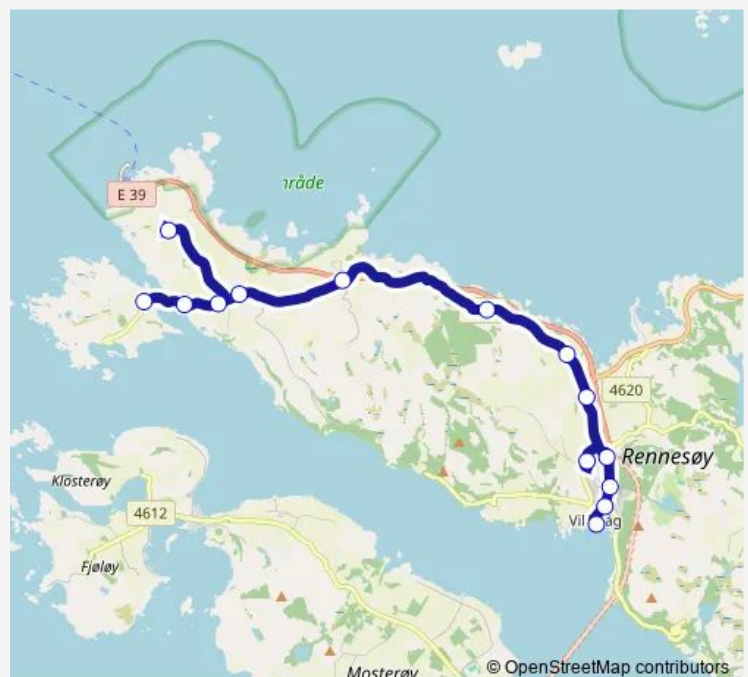

Rennesøy brannstasjon

Vik

Vikevåg kai

Route schedule

Galta — Vikevåg kai

Monday	06:40
Tuesday	06:40
Wednesday	06:40
Thursday	06:40
Friday	06:40
Saturday	—
Sunday	—

Route info

Direction: Galta

Stops: 13

Trip Duration: 0 hour 21 min

Direction

Galta — Vikevåg kai

7 stops

[Open route schedule](#)

Galta

Småbergveien

Tuesday 07:45-16:20

Wednesday 07:45-16:20

Thursday 07:45-16:20

Friday 07:45-16:20

Saturday —

Sunday —

Route info

Direction: Vikevåg kai

Friday 07:30

Saturday —

Sunday —

Route info

Direction: Rennesøy brannstasjon

Stops: 4

Trip Duration: 0 hour 14 min

Direction