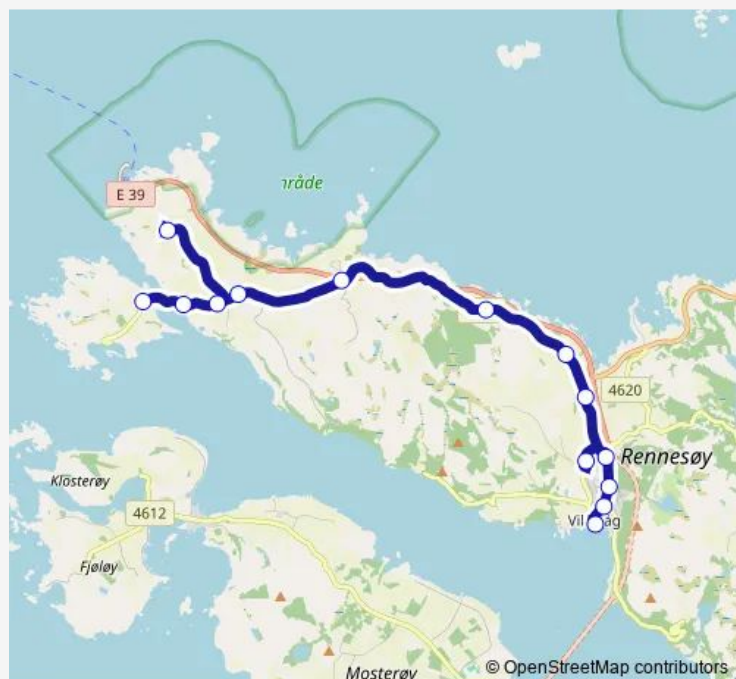

Rennesøy brannstasjon

Vik

Vikevåg kai

Route schedule

Galta — Vikevåg kai

Monday	06:40
Tuesday	06:40
Wednesday	06:40
Thursday	06:40
Friday	06:40
Saturday	—
Sunday	—

Route info

Direction: Galta

Stops: 13

Trip Duration: 0 hour 21 min

Direction

Galta — Vikevåg kai

7 stops

[Open route schedule](#)

Galta

Småbergveien

Tuesday 07:45-16:20

Wednesday 07:45-16:20

Thursday 07:45-16:20

Friday 07:45-16:20

Saturday —

Sunday —

Route info

Direction: Vikevåg kai

Route info

Direction: Galta

Stops: 8

Trip Duration: 0 hour 21 min

31 Local Bus Service time schedules and route maps are available in an offline PDF at busmaps.com. Use the busmaps.com website to see live bus times, train schedule or subway schedule, and step-by-step directions for all public transit in Stavanger