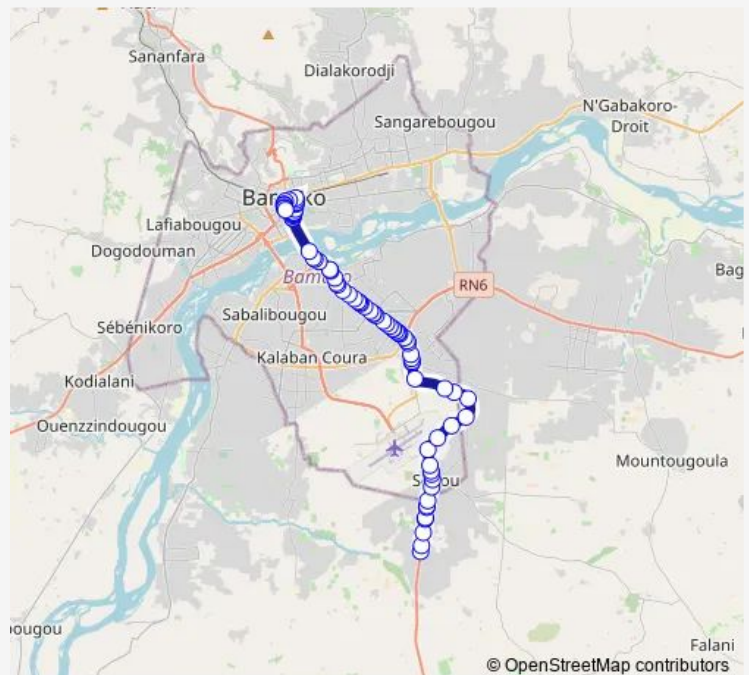

Bramali Da

Station Petro Bourgo

Arafa

Station Yara

Arafa

Station Ba

Lôgô Camp

Sougou Da

Sirakoro Sirafara

Garage

Depôt Da

Route schedule

Terminus Senou — Cathédrale

Monday 09:02

Tuesday 09:02

Wednesday 09:02

Thursday 09:02

Friday 09:02

Saturday 09:02

Sunday 09:02

Route info

Direction: Terminus Senou

Stops: 78

Trip Duration: 1 hour 36 min

■ 31 — Sotrama 31 : Cathédrale ⇄ Sénou

Toguna Industrie

Lôgô Cour Da

Place Selingue

Attbougou Sirafara

Taxi place

Station Total

Tour D'Afrique