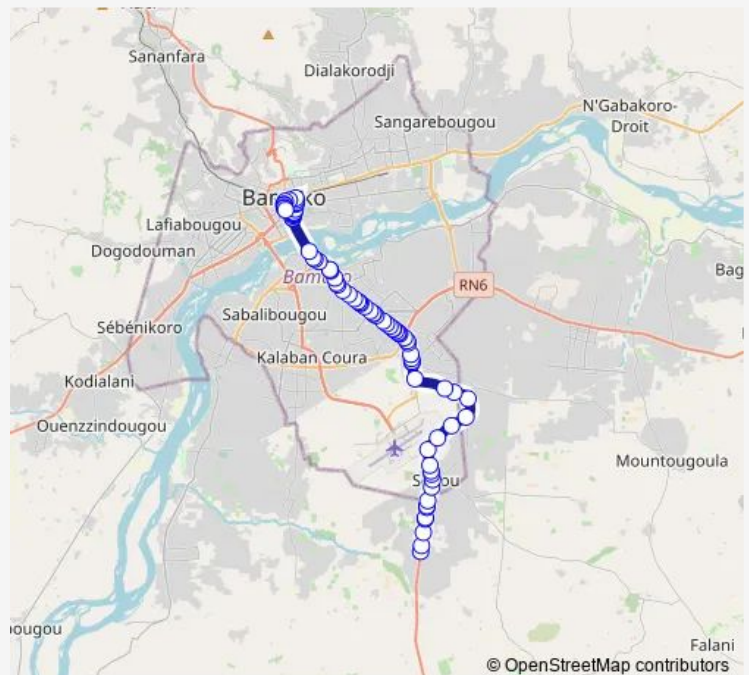

Bramali Da

Station Petro Bourgo

Arafa

Station Yara

Arafa

Station Ba

Logo Camp

Sougou Da

Sirakoro Sirafara

Garage

Depôt Da

Route schedule

Terminus Senou — Cathédrale

Monday 09:02

Tuesday 09:02

Wednesday 09:02

Thursday 09:02

Friday 09:02

Saturday 09:02

Sunday 09:02

Route info

Direction: Terminus Senou

Stops: 78

Trip Duration: 1 hour 36 min

31 — Sotrama 31 : Cathédrale ⇌ Sénou

Toguna Industrie

Lôgô Cour Da

Place Selingue

Attbougou Sirafara

Taxi place

Station Total

Tour D'Afrique