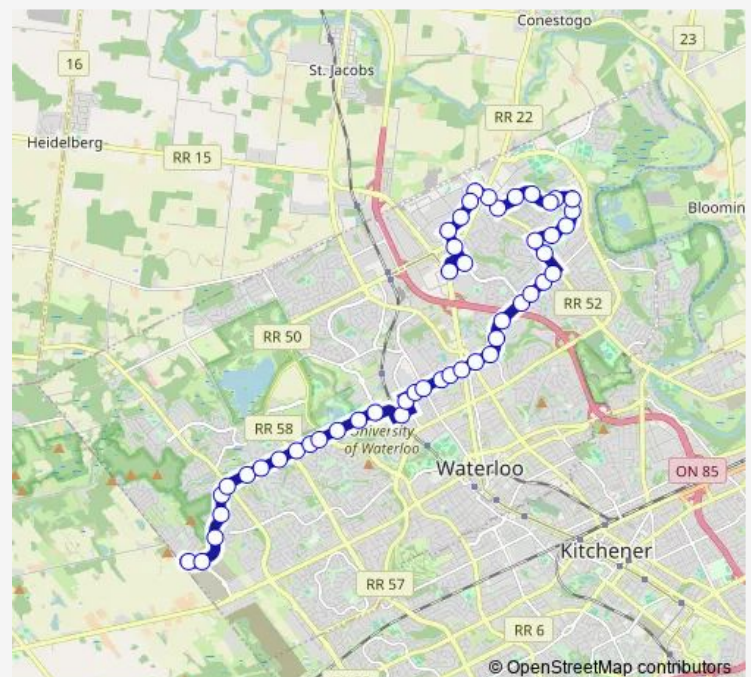

Columbia / Lester

Columbia / Albert

Columbia / Hazel

Columbia / Holly

Route schedule

Columbia / Sundew — Conestoga Station

Monday 06:10-23:01

Tuesday 06:10-23:01

Wednesday 06:10-23:01

Thursday 06:10-23:01

Friday 06:10-23:01

Saturday 06:40-18:40

Sunday 08:11-18:41

Route info

Direction: Columbia / Sundew

Stops: 49

Trip Duration: 0 hour 47 min

■ 31 — Columbia

Columbia / King

Columbia / Weber

Columbia / Marsland

Lexington / Dearborn Pl.

Lexington / Dearborn Blvd

Lexington / Davenport

Lexington / Dunvegan

Lexington / Lee

Lexington / Bridge

Bridge / Whitmore

Bridge / Eastbridge

Eastbridge / Cabot

Eastbridge / Bonavista

Eastbridge / Bluenose Park