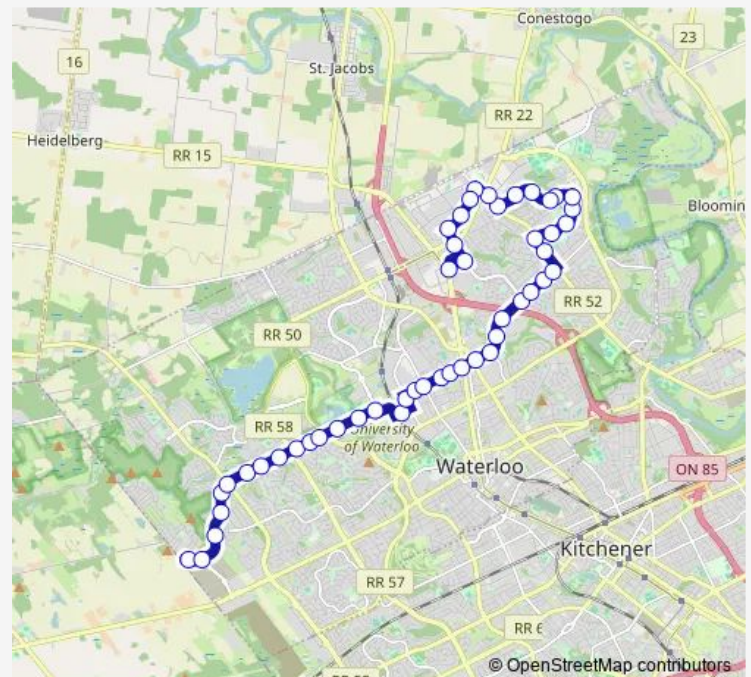

Columbia / Lester

Columbia / Albert

Columbia / Hazel

Columbia / Holly

Route schedule

Columbia / Sundew — Conestoga Station

Monday 06:10-23:01

Tuesday 06:10-23:01

Wednesday 06:10-23:01

Thursday 06:10-23:01

Friday 06:10-23:01

Saturday 06:40-18:40

Sunday 08:11-18:41

Route info

Direction: Columbia / Sundew

Stops: 49

Trip Duration: 0 hour 42 min

■ 31 — Columbia

Columbia / King

Columbia / Weber

Columbia / Marsland

Lexington / Dearborn Pl.

Lexington / Dearborn Blvd

Lexington / Davenport

Lexington / Dunvegan

Lexington / Lee

Lexington / Bridge

Bridge / Whitmore

Bridge / Eastbridge

Eastbridge / Cabot

Eastbridge / Bonavista

Eastbridge / Bluenose Park