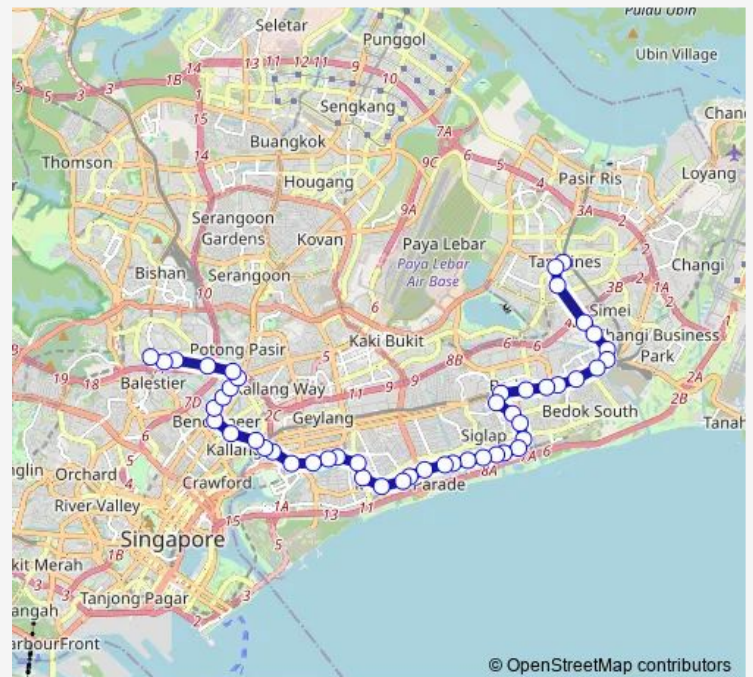

Thursday 05:30

Friday 05:30

Saturday 05:30

Sunday 05:30

Route info

Direction: Tampines Int

Stops: 48

Route Duration: 1 hour 32 min

Saturday 05:30

Sunday 05:30

Route info

Direction: Toa Payoh Int

Stops: 46

Trip Duration: 1 hour 32 min

Opp Neptune Ct

Opp Mandarin Gdns