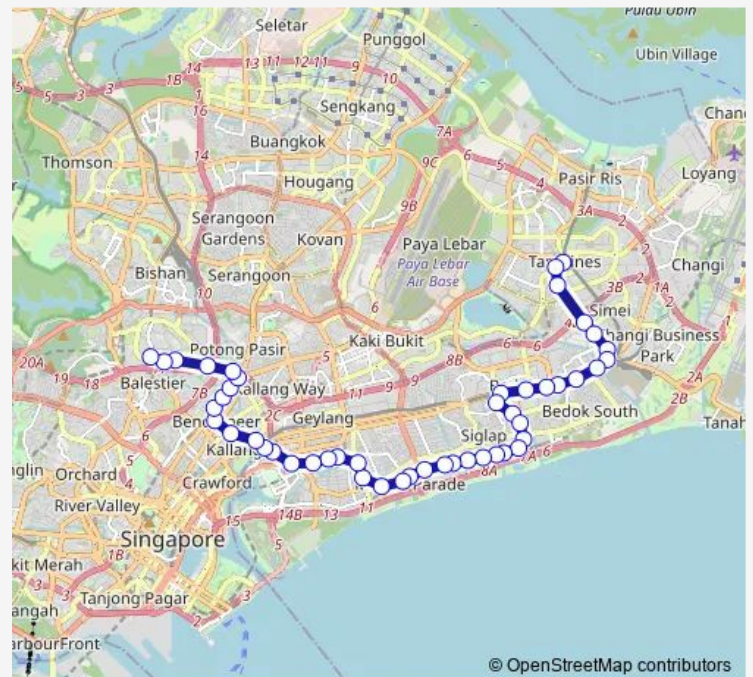

Thursday 05:30

Friday 05:30

Saturday 05:30

Sunday 05:30

Route info

Direction: Tampines Int

Stops: 48

Trip Duration: 1 hour 32 min

Saturday 05:30

Sunday 05:30

Route info

Direction: Toa Payoh Int

Stops: 46

Trip Duration: 1 hour 32 min

Opp Neptune Ct

Opp Mandarin Gdns