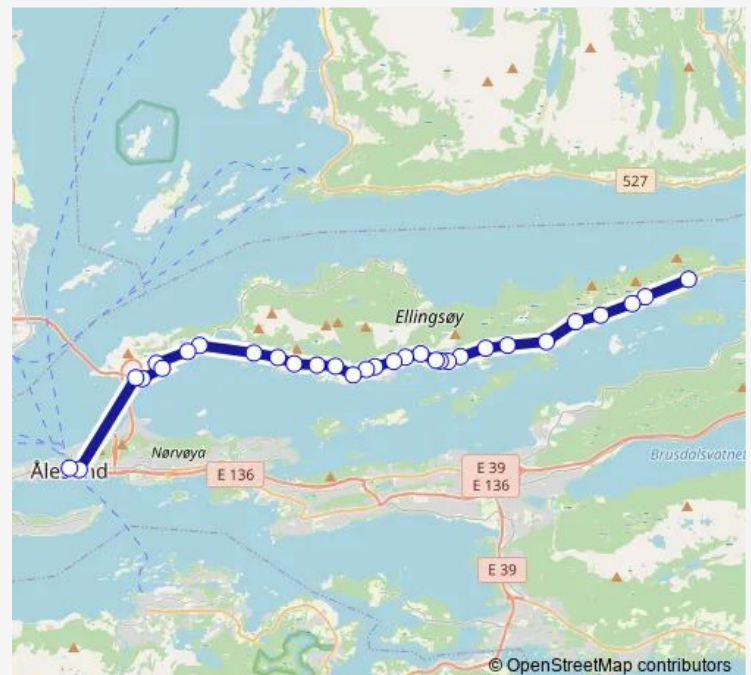

Thursday 07:45-08:25

Friday 07:45-08:25

Saturday —

Sunday —

Route info

Direction: Ålesund rutebilstasjon

Stops: 22

Trip Duration: 0 hour 30 min