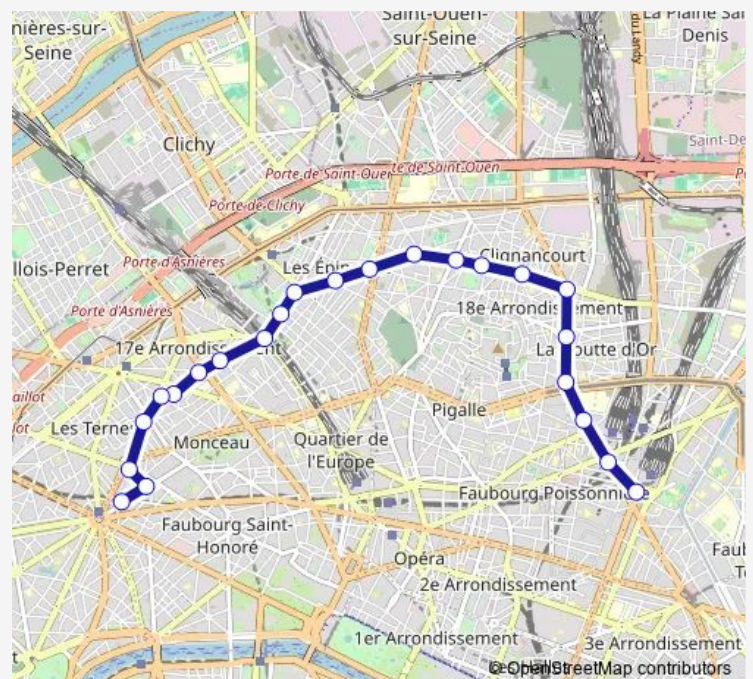

Brochant - Cardinet

Parc Martin Luther King

Pont Cardinet

Jouffroy D'Abbans - Tocqueville

Jouffroy D'Abbans - Malesherbes

Jouffroy D'Abbans - Villiers

Wagram - Prony

Wagram - Courcelles

### Route schedule

Gare DE L'Est — Charles DE Gaulle - Etoile

Monday 00:10-23:55

Tuesday 00:15-23:55

Wednesday 00:10-23:55

Thursday 00:10-23:55

Friday 00:10-23:55

Saturday 00:10-23:55

### Route info

Direction: Gare DE L'Est

Stops: 23

Trip Duration: 0 hour 36 min

31 — (Gare DE L'EST <-> Charles DE Gaulle - Etoile) - Aller

Hoche - Saint-Honore

Charles DE Gaulle - Etoile

31 Bus time schedules and route maps are available in an offline PDF at [busmaps.com](https://busmaps.com). Use the [busmaps.com](https://busmaps.com) website to see live bus times, train schedule or subway schedule, and step-by-step directions for all public transit in Paris