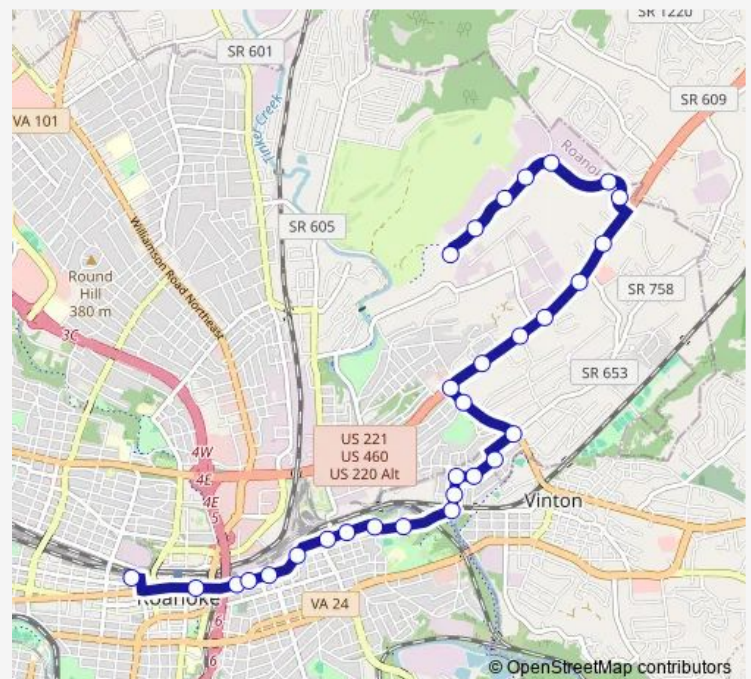

Bus 31 31- 3rd St Station to Blue Hills

[Go to website](#)

Direction

3rd St Station Slip M — Blue Hills Drive at Creative Kids

30 stops

[Open route schedule](#)

3rd St Station Slip M

Campbell Ave at Market

Orange EB east of 24th (at BP station)

Orange EB at Mecca

Orange EB at Hickory Woods

Route schedule

3rd St Station Slip M — Blue Hills Drive at Creative Kids

Monday 06:15-20:15

Tuesday 06:15-20:15

Wednesday 06:15-20:15

Thursday 06:15-20:15

Friday 06:15-20:15

Saturday 06:15-20:15

Sunday —

Route info

Direction: 3rd St Station Slip M

Stops: 30

Trip Duration: 0 hour 30 min

31 — 31- 3rd St Station to Blue Hills

Orange EB at King

Orange EB at Wells Fargo

Blue Hills NB at Rcit/Blue Hills Village

Blue Hills NB at Blue Hills Circle

Blue Hills Dr At Advance Auto Parts

Blue Hills Drive at Fedex