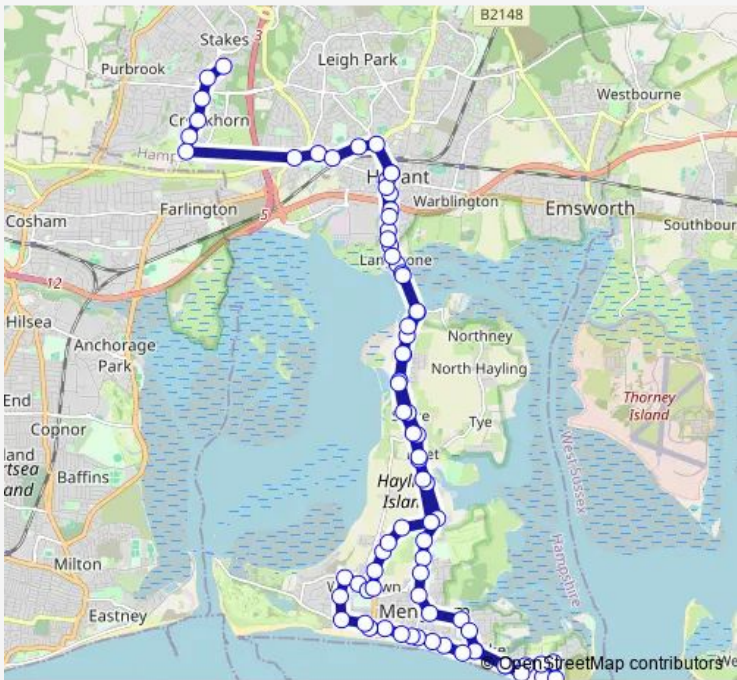

Bus 31 Havant - Hayling Island

[Go to website](#)

Direction
Oaklands School — Bus Station

81 stops

[Open route schedule](#)

- Oaklands School
- Crookhorn College
- Crookhorn Corner
- Crookhorn Precinct
- Morelands School
- Portsmouth Golf Course
- Brookside Road
- Lester Avenue
- Brunswick Gardens
- James Road
- Havant College
- Bus Station
- Bulbeck Road
- Solent Road
- Woodbury Avenue
- Southbrook Road
- Mill Lane
- High Street
- The Ship Inn
- Bridge Garage
- Pill Box

Stops: 81

Trip Duration: 1 hour 30 min

31 — Havant - Hayling Island BusMaps

New Cut

Victoria Road

Northwood Lane

Castlemans Lane

Yew Tree

The Maypole

Mill Rythe School

Kings Road

The Hayling College

Tournerbury Lane

St Leonards Avenue

Webb Lane

Salterns Lane

Fishery Lane

Southwood Shops

Eastoke Avenue

Creek Road

Beach Court

Nutbourne Road

Bosmere Road

Sandy Point Reserve