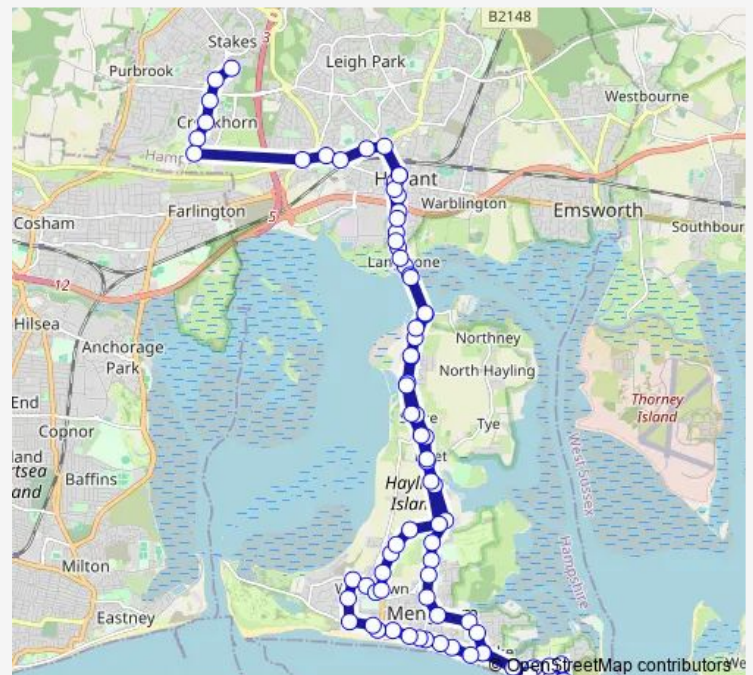

Havant College

Bus Station

Bulbeck Road

Solent Road

Woodbury Avenue

Southbrook Road

Mill Lane

High Street

Thursday 05:35-23:30

Friday 05:35-23:30

Saturday 06:10-23:30

Sunday 07:05-22:05

Route info

Direction: Oaklands School

Stops: 81

Trip Duration: 1 hour 30 min

31 — Havant - Hayling Island

New Cut

Victoria Road

Northwood Lane

Castlemans Lane

Yew Tree

The Maypole

Mill Rythe School

Eastoke Avenue

Creek Road

Beach Court

Nutbourne Road

Bosmere Road

Sandy Point Reserve

Sandy Point Road

West Haye Road