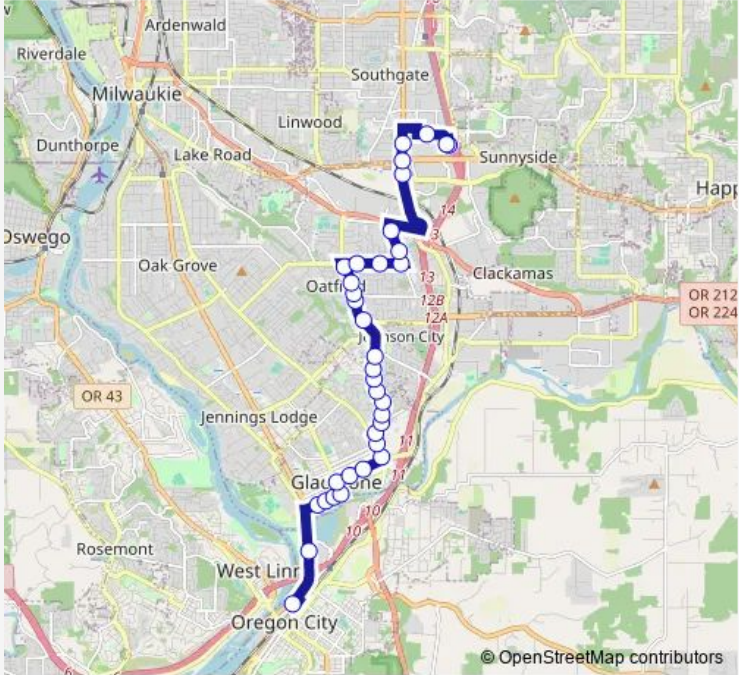

Bus 31 Webster Rd

[Go to website](#)

Direction
 Oregon City Transit Center — Clackamas Town Center Transit Center
 35 stops
[Open route schedule](#)

- Oregon City Transit Center
- Mcloughlin & Oregon City Shopping Center
- W Arlington & Barton
- W Arlington & Beatrice
- W Arlington & Bellevue
- W Arlington & Portland Ave
- Portland Ave & E Dartmouth
- E Dartmouth & Harvard Ave
- E Dartmouth & Cornell
- Oatfield & E Exeter
- Oatfield & E Hereford
- Webster & Oatfield
- Webster & Cason
- 18000 Block Webster
- Webster & Kirkwood
- 17700 Block Webster
- Webster & Charolais
- 17100 Block SE Webster
- SE Webster & Strawberry
- SE Webster & Roots
- SE Webster & Bixel

Route schedule
 Oregon City Transit Center — Clackamas Town Center Transit Center

Monday	06:50-21:39
Tuesday	06:50-21:39
Wednesday	06:50-21:39
Thursday	06:50-21:39
Friday	06:50-21:39
Saturday	07:50-21:39
Sunday	07:50-21:39

Route info
 Direction: Oregon City Transit Center
 Stops: 35
 Trip Duration: 0 hour 26 min

SE Webster & Clackamas

SE Webster & Cypress

SE Webster & Thiessen

SE Thiessen & Anna Marie Ct

SE Thiessen & Topaz

SE Thiessen & Johnson

Route info

Direction: Clackamas Town Center Transit Center

Stops: 34

Trip Duration: 0 hour 26 min

E Dartmouth & Cornell

E Dartmouth & Harvard Ave

E Dartmouth & Portland Ave

Portland Ave & W Arlington