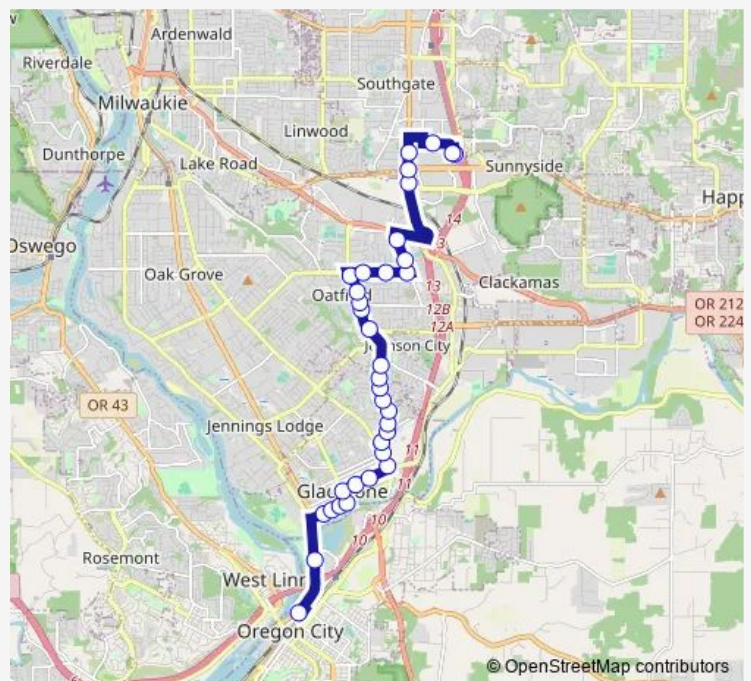

SE Webster & Strawberry

SE Webster & Roots

SE Webster & Bixel

Route schedule

Oregon City Transit Center — Clackamas Town Center Transit Center

Monday 06:50-21:39

Tuesday 06:50-21:39

Wednesday 06:50-21:39

Thursday 06:50-21:39

Friday 06:50-21:39

Saturday 07:50-21:39

Sunday 07:50-21:39

Route info

Direction: Oregon City Transit Center

Stops: 35

Trip Duration: 0 hour 28 min

SE Johnson & Lake Rd

SE 82nd & Sunnybrook

SE 82nd & Sunnyside

SE 82nd & McBride

Clackamas Town Center Mall

Clackamas Town Center Tc

Clackamas Town Center Transit Center

Direction

Direction: Clackamas Town Center Transit Center

Stops: 34

Trip Duration: 0 hour 26 min

E Dartmouth & Cornell

E Dartmouth & Harvard Ave

E Dartmouth & Portland Ave

Portland Ave & W Arlington

W Arlington & Bellevue