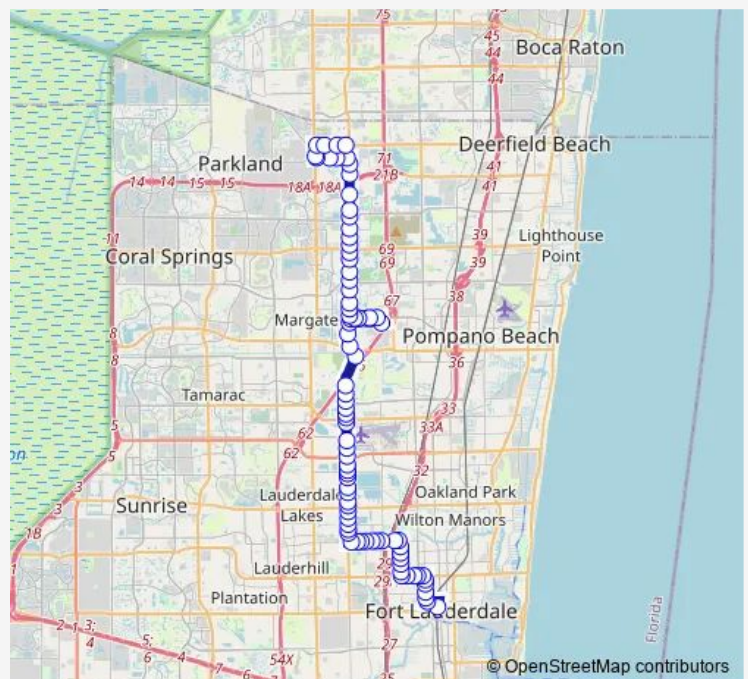

Lyons R/NW 15 S

Coconut Creek Pkwy/Lyons R (E)

Coconut Creek PKW/NW 43 A

Route schedule

Hillsboro B/Lyons R (W) — Broward Central Terminal - (BAY B5 - Rt14)

Monday 05:22-21:57

Tuesday 05:22-21:57

Wednesday 05:22-21:57

Thursday 05:22-21:57

Friday 05:22-21:57

Saturday 05:26-21:58

Sunday 07:00-21:45

Route info

Direction: Hillsboro B/Lyons R (W)

Stops: 79

Trip Duration: 1 hour 7 min

31 — Broward Terminal - Hillsboro Blv

Coconut Creek PKW/NW 40 A

Coconut Creek PKW/NW 39 A

BC Library - (Coconut Creek)

Coconut Creek Pkwy/BC North Entrance

Coconut Creek PKW/NW 39 A (W)

Coconut Creek PKW/NW 43 A