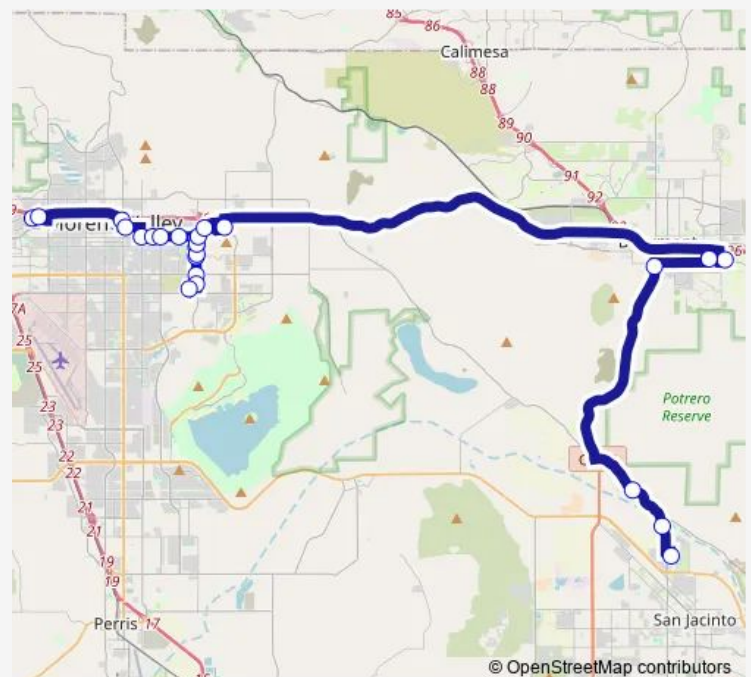

Thursday 05:33-18:28

Friday 05:33-18:28

Saturday 07:33-17:59

Sunday 07:33-17:59

Route info

Direction: Mt. San Jacinto College San Jacinto

Stops: 27

Trip Duration: 1 hour 31 min

31 — Hemet - Beaumont - Moreno Valley

Fir + Kitching

Fir Opp. Senior Center

Perris + Fir

Centerpoint + Center Plaza

Centerpoint + Town Circle

Moreno Valley Mall

Direction

Moreno Valley Mall — Mt. San Jacinto College San Jacinto

25 stops

[Open route schedule](#)

Moreno Valley Mall

Centerpoint + Town Circle

Perris + Sunnymead

25105 Fir (Senior Center)

Eucalyptus + Kitching

Wednesday 06:00-19:20

Thursday 06:00-19:20

Friday 06:00-19:20

Saturday 07:10-18:52

Sunday 07:10-18:52

Route info

Direction: Moreno Valley Mall

Stops: 25