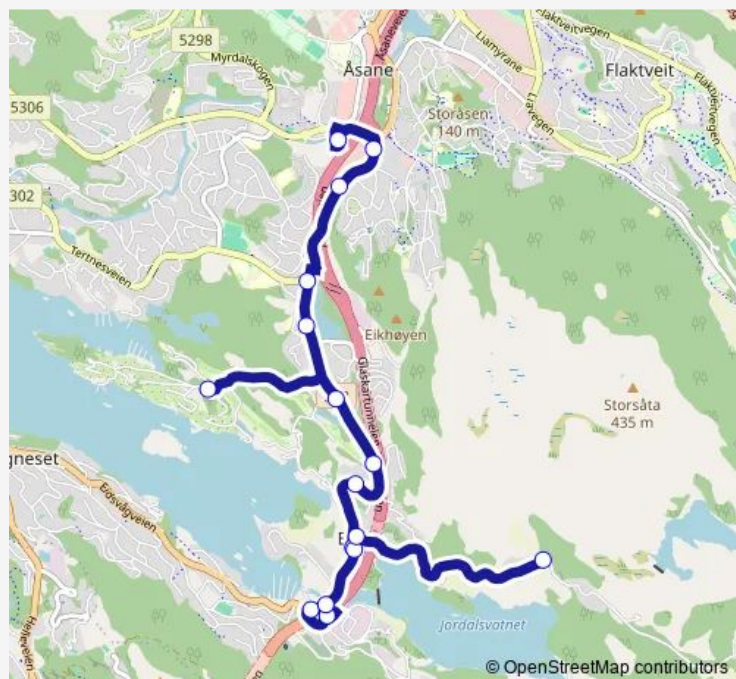

Tuesday 13:25-14:30

Wednesday 13:25-14:25

Thursday 13:25-14:25

Friday 13:25-14:25

Saturday —

Sunday —

Route info

Direction: Lillevågen

Stops: 7

Trip Duration: 0 hour 14 min

■ 31 — Åsane terminal - Selvik - Jordal

Direction

Jordal snuplass — Lillevågen

7 stops

[Open route schedule](#)

Jordal snuplass

Jordal

Jordalsvegen

Eidsvåg snuplass

Fabrikkvegen

Hagebyen

Lillevågen

Route schedule

Jordal snuplass — Lillevågen

Direction: Jordal snuplass

Stops: 14

Trip Duration: 0 hour 15 min

31 Local Bus Service time schedules and route maps are available in an offline PDF at busmaps.com. Use the busmaps.com website to see live bus times, train schedule or subway schedule, and step-by-step directions for all public transit in Bergen