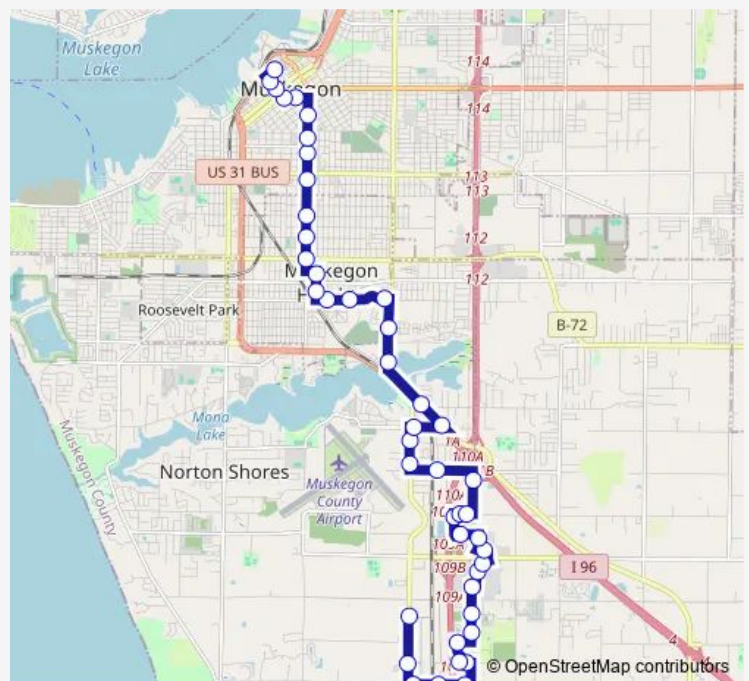

Route schedule

North Gateway & Grand Haven — Herman Ivory Terminal
 On Street

Monday	07:00-16:56
Tuesday	07:00-16:56
Wednesday	07:00-16:56
Thursday	07:00-16:56
Friday	07:00-16:56
Saturday	—
Sunday	—

Route info

Direction: North Gateway & Grand Haven

Stops: 45

Trip Duration: 0 hour 46 min

31 — Route 31

Grand Haven & Coolidge

Grand Haven & Vick

Airport & Grand Haven

Airline & Airport

Houston & 3rd

3rd @ Hackley Library

3rd & Western

Herman Ivory Terminal On Street

Direction

Herman Ivory Terminal On Street — North Gateway & Grand Haven

42 stops

[Open route schedule](#)

Sunday —

Route info

Direction: Herman Ivory Terminal On Street

Stops: 42

Trip Duration: 0 hour 50 min

Ellis @ Target

Ellis @ Hampton Inn

Lakeshore Marketplace @ TJ Maxx