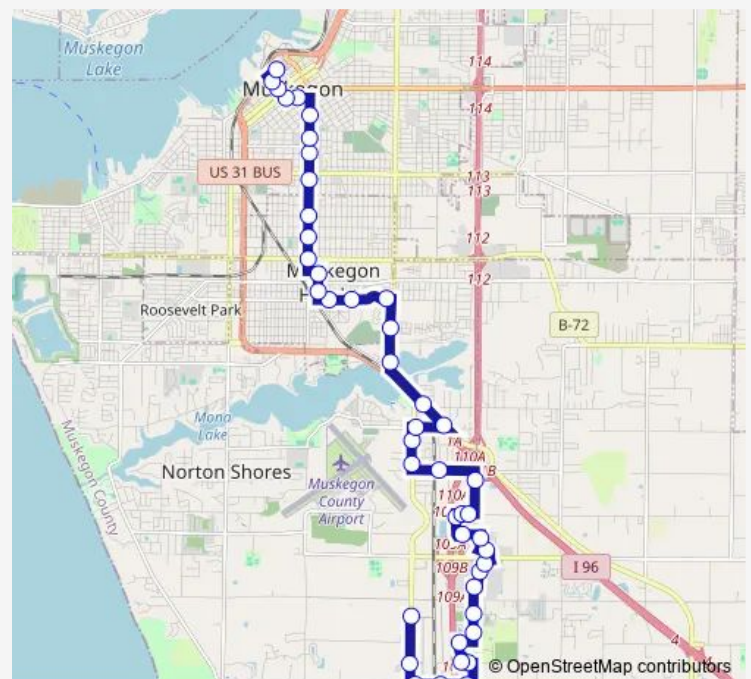

### Route schedule

North Gateway & Grand Haven — Herman Ivory Terminal  
On Street

Monday 07:00-16:56

Tuesday 07:00-16:56

Wednesday 07:00-16:56

Thursday 07:00-16:56

Friday 07:00-16:56

Saturday —

### Route info

Direction: North Gateway & Grand Haven

Stops: 45

Trip Duration: 0 hour 46 min

31 — Route 31

Grand Haven & Coolidge

Grand Haven & Vick

Airport & Grand Haven

## Route schedule

Herman Ivory Terminal On Street — North Gateway & Grand Haven

Monday 07:00-17:00

Tuesday 07:00-17:00

Wednesday 07:00-17:00

Thursday 07:00-17:00

Friday 07:00-17:00

Saturday —

## Route info

Direction: Herman Ivory Terminal On Street

Stops: 42

Trip Duration: 0 hour 50 min

Ellis @ Target

Ellis @ Hampton Inn

Lakeshore Marketplace @ TJ Maxx

Independence @ Texas Roadhouse