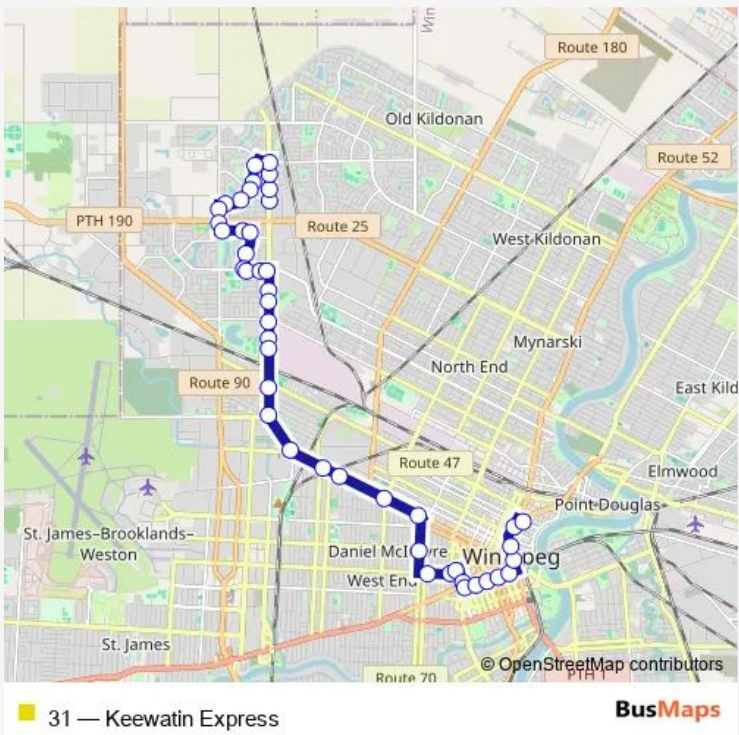

**Bus 31 Keewatin Express**

[Go to website](#)

**Direction**  
 Eastbound Pacific at Martha — Southbound King Edward at Manitoba  
 52 stops  
[Open route schedule](#)

- Eastbound Pacific at Martha
- Westbound Market at Main (Concert Hall)
- Southbound Main at Mcdermot
- Southbound Main at Pioneer
- Westbound Graham at Garry (Wpg Square)
- Westbound Graham at Donald (Canada Life Centre)
- Westbound Graham at Edmonton (Rwb)
- Westbound Graham at Vaughan (The Bay)
- Northbound Vaughan at Portage South
- Northbound Vaughan at Portage North
- Westbound Ellice at Balmoral
- Westbound Ellice at Spence
- Westbound Ellice at Sherbrook
- Northbound Sherbrook at Sargent
- Westbound Notre Dame at Pearl (Hsc)
- Westbound Notre Dame at Arlington
- Westbound Notre Dame at Wall
- Westbound Notre Dame at Erin
- Westbound Notre Dame at Winnipeg
- Northbound Keewatin at William
- Northbound Keewatin at Gallagher

Route schedule  
 Eastbound Pacific at Martha — Southbound King Edward at Manitoba

Monday	15:14-17:35
Tuesday	15:14-17:35
Wednesday	15:14-17:35
Thursday	15:14-17:35
Friday	15:14-17:35
Saturday	—
Sunday	—

**Route info**  
 Direction: Eastbound Pacific at Martha  
 Stops: 52  
 Trip Duration: 0 hour 50 min

Northbound Keewatin at Hekla South

Northbound Keewatin at Hekla

Northbound Keewatin at Selkirk

Westbound Manitoba at Keewatin West

Southbound King Edward at Burrows

Southbound King Edward at Herman

Southbound King Edward at Manley

Southbound King Edward at Manitoba