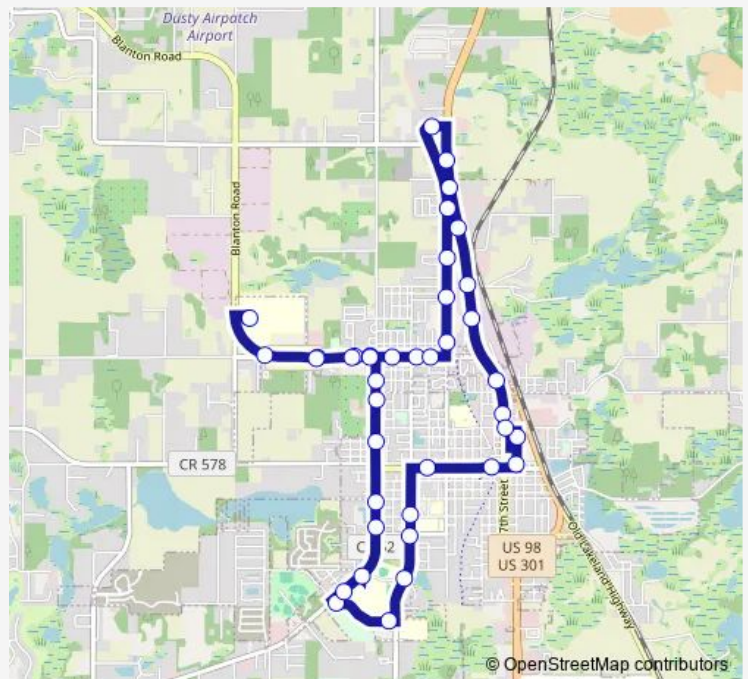

Bus 31 Dade City

[Go to website](#)

Direction
 5th St & Martin Luther King Blvd — Martin Luther King Blvd & 7th St (Eastbound)

40 stops

[Open route schedule](#)

5th St & Martin Luther King Blvd

5th St & Live Oak Ave Sb

SR 52 & Stadium Dr

21st St & Coleman Ave

SR 52 & Howard Ave

21st St & Highland Bluff Cir

21st St & Jean Ave

21st St & Bowman St

Blanton Rd & 21st St

Blanton Rd & Byron (Westbound)

Blanton Rd & Vernie Ln Wb

Ramsey Rd & Blanton Rd-Phsc

Blanton Rd & Ruffing Rd

Route schedule

5th St & Martin Luther King Blvd — Martin Luther King Blvd & 7th St (Eastbound)

Monday	07:25-19:00
Tuesday	07:25-19:00
Wednesday	07:25-19:00
Thursday	07:25-19:00
Friday	07:25-19:00
Saturday	09:25-17:00
Sunday	—

Route info

Direction: 5th St & Martin Luther King Blvd

Stops: 40

Trip Duration: 1 hour 0 min

31 — Dade City

Blanton Rd & Vernie Ln Eb

Blanton Rd & Byron St (Eastbound)

Blanton Rd & 21st St