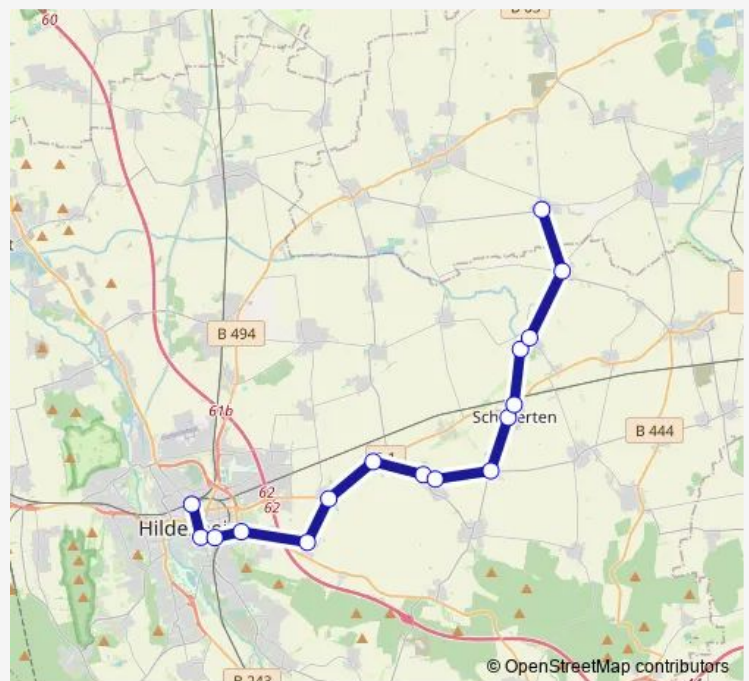

### Route schedule

Garmissen/Oedelumerstraße — Hildesheim Hauptbahnhof-Zob

|           |       |
|-----------|-------|
| Monday    | —     |
| Tuesday   | —     |
| Wednesday | 06:45 |
| Thursday  | 06:45 |
| Friday    | 06:45 |
| Saturday  | —     |
| Sunday    | —     |

### Route info

Direction: Garmissen/Oedelumerstraße

Stops: 9

Trip Duration: 0 hour 27 min

## Direction

Bierbergen, Dorfplatz — Hildesheim Hauptbahnhof-Zob

9 stops

[Open route schedule](#)

Bierbergen, Dorfplatz

Oedelum

Schellerten/Mitte

Bettmar

## Route info

Direction: Bierbergen, Dorfplatz

Stops: 9

Trip Duration: 0 hour 43 min