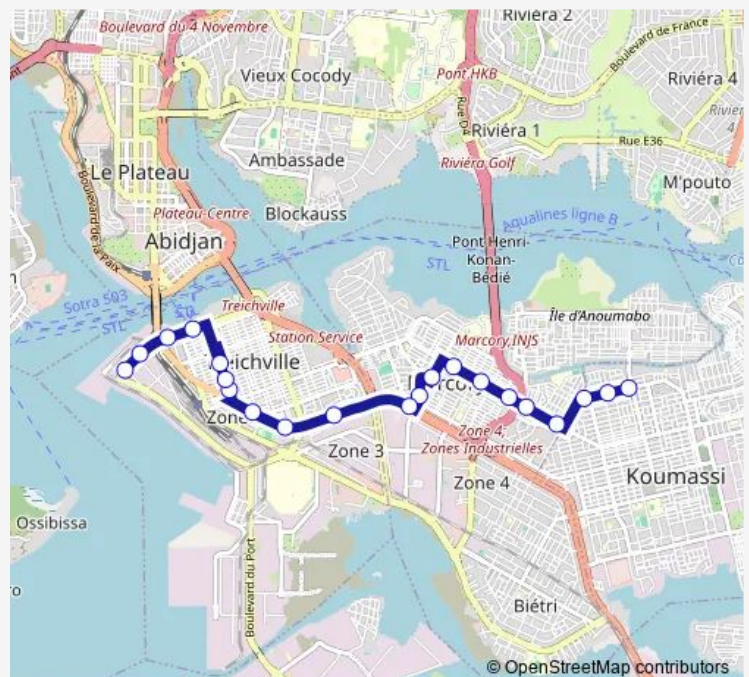

### Route schedule

Terminus Remblais — Direction Generale du Port

Monday 06:00

Tuesday 06:00

Wednesday 06:00

Thursday 06:00

Friday 06:00

Saturday 06:00

### Route info

Direction: Terminus Remblais

Stops: 21

Trip Duration: 1 hour 9 min

31 — Koumassi Alliodan ↔ Commissariat du Port

## Direction

Direction Generale du Port — Terminus Remblais

20 stops

[Open route schedule](#)

Direction Generale du Port

Grand Moulin

Dispensaire du Pont Fhb

Marche Treichville

## Route info

Direction: Direction Generale du Port

Stops: 20

Trip Duration: 1 hour 45 min

31 Bus time schedules and route maps are available in an offline PDF at [busmaps.com](https://busmaps.com). Use the [busmaps.com](https://busmaps.com) website to see live bus times, train schedule or subway schedule, and step-by-step directions for all public transit in Abidjan