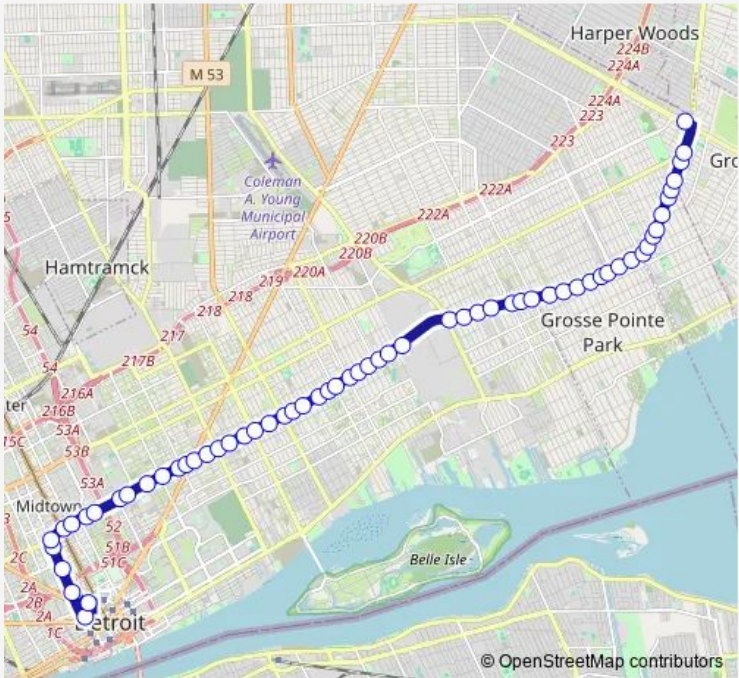

[Go to website](#)

Direction
 Moross & Mack — Rosa Parks Transit Center - Deboarding
 63 stops
[Open route schedule](#)

- Moross & Mack
- Mack & Lannoo
- Mack & Warren
- Mack & Canyon
- Mack & Radnor
- Mack & Marseilles
- Mack & University
- Mack & Hereford
- Mack & Woodhall
- Mack & Bluehill
- Mack & Cadieux
- Mack & Grayton
- Mack & Yorkshire
- Mack & E Outer Dr
- Mack & Courville
- Mack & Bedford
- Mack & Buckingham
- Mack & Balfour
- Mack & Nottingham
- Mack & Beaconsfield
- Mack & Maryland

Route schedule
 Moross & Mack — Rosa Parks Transit Center - Deboarding

Monday	04:53-22:07
Tuesday	04:53-22:07
Wednesday	04:53-22:07
Thursday	04:53-22:07
Friday	04:53-22:07
Saturday	05:47-22:12
Sunday	06:50-20:50

Route info
 Direction: Moross & Mack
 Stops: 63
 Trip Duration: 0 hour 48 min

Mack & Alter

Mack & Manistique

Mack & Chalmers

Mack & Lakeview

Mack & Dickerson

Mack & Springle

Mack & Conner

Sunday 07:00-21:00

Route info

Direction: Rosa Parks Transit Center - Bay 3

Stops: 61

Trip Duration: 0 hour 44 min

Mack & Iroquois

Mack & Crane

Mack & Holcomb