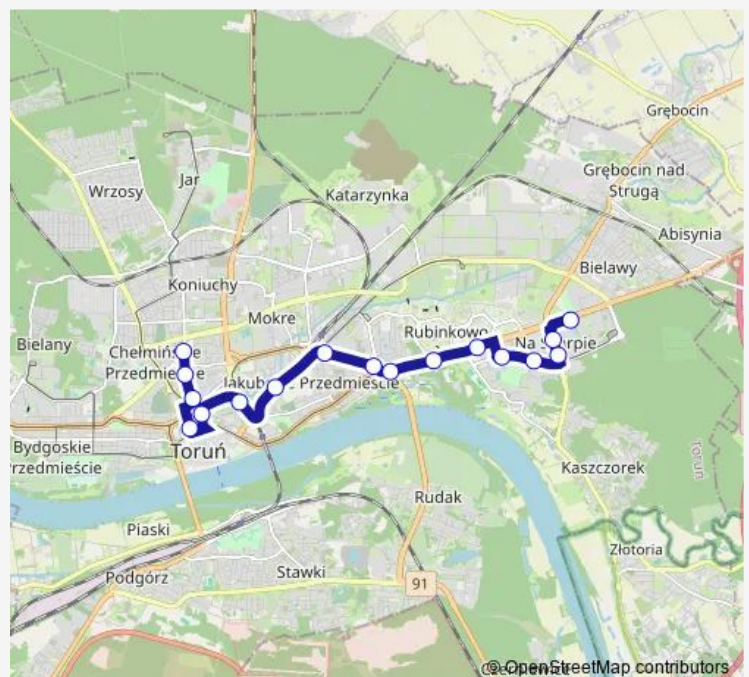

Dworzec Autobusowy 09

Przy Kaszowniku 03

Garbaty Mostek 02

Dworzec Wschodni 01

Plac Daszyńskiego II 07

Plac Daszyńskiego 03

Rydygiera 01

Jamontta 01

Tuesday 04:21

Wednesday 04:21

Thursday 04:21

Friday 04:21

Saturday 04:21

Sunday 04:21

Route info

Direction: Lelewela 01

Stops: 17

Trip Duration: 0 hour 27 min

31 Bus time schedules and route maps are available in an offline PDF at busmaps.com. Use the busmaps.com website to see live bus times, train schedule or subway schedule, and step-by-step directions for all public transit in Lysomice