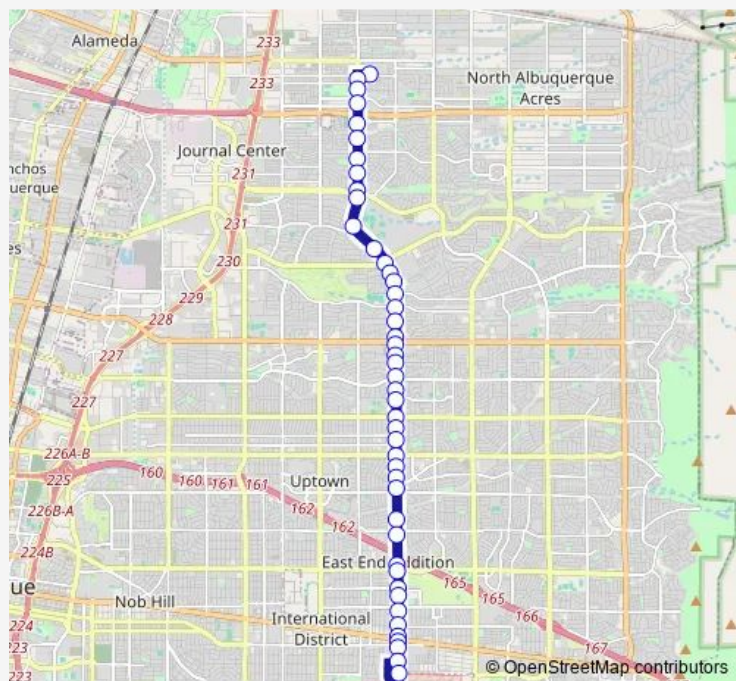

### Route schedule

Wilshire @ La Cueva Hs — Wyoming @ Susan

Monday 06:24-19:14

Tuesday 06:24-19:14

Wednesday 06:24-19:14

Thursday 06:24-19:14

Friday 06:24-19:14

Saturday 09:52-16:31

### Route info

Direction: Wilshire @ La Cueva Hs

Stops: 45

Trip Duration: 0 hour 31 min

31 — Wyoming

Wyoming @ James

Wyoming @ Comanche

Wyoming @ Dellwood