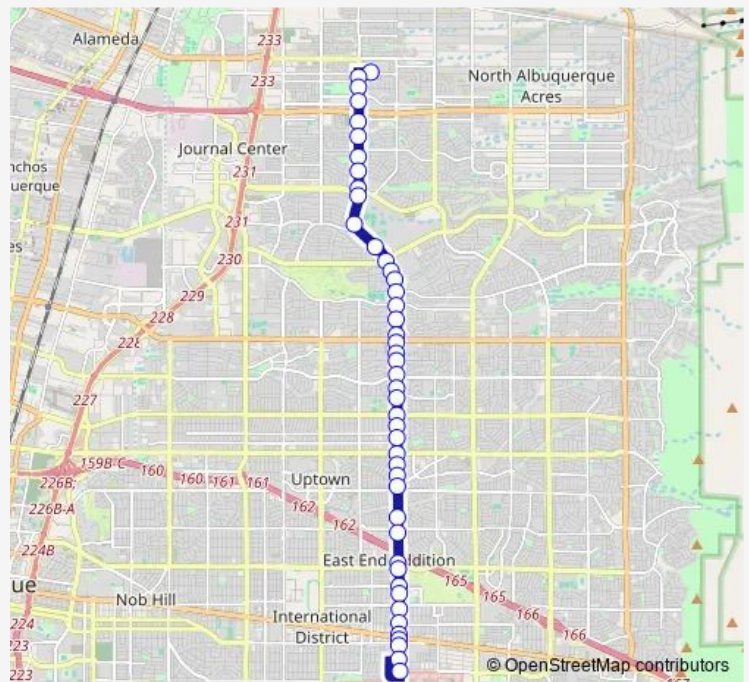

Bus 31 Wyoming

[Go to website](#)

Direction
 Wilshire @ La Cueva Hs — Wyoming @ Susan
 45 stops
[Open route schedule](#)

- Wilshire @ La Cueva Hs
- Wyoming @ Wilshire
- Wyoming @ Carmel
- Wyoming @ Holly
- Wyoming @ Paseo Del Norte
- Wyoming @ Krim P-n-R
- Wyoming @ San Francisco
- Wyoming @ Curry
- Wyoming @ San Antonio
- Wyoming @ San Antonio
- Wyoming @ Burlison
- Wyoming @ Cubero
- Wyoming @ Academy
- Wyoming @ Academy
- Wyoming @ Spain
- Wyoming @ Spain
- Wyoming @ Osuna
- Wyoming @ Northridge
- Wyoming @ Montgomery
- Wyoming @ Montgomery
- Wyoming @ La Mirada

Route schedule

Wilshire @ La Cueva Hs — Wyoming @ Susan

Monday	06:24-19:14
Tuesday	06:24-19:14
Wednesday	06:24-19:14
Thursday	06:24-19:14
Friday	06:24-19:14
Saturday	09:52-16:31
Sunday	—

Route info

Direction: Wilshire @ La Cueva Hs
 Stops: 45
 Trip Duration: 0 hour 33 min