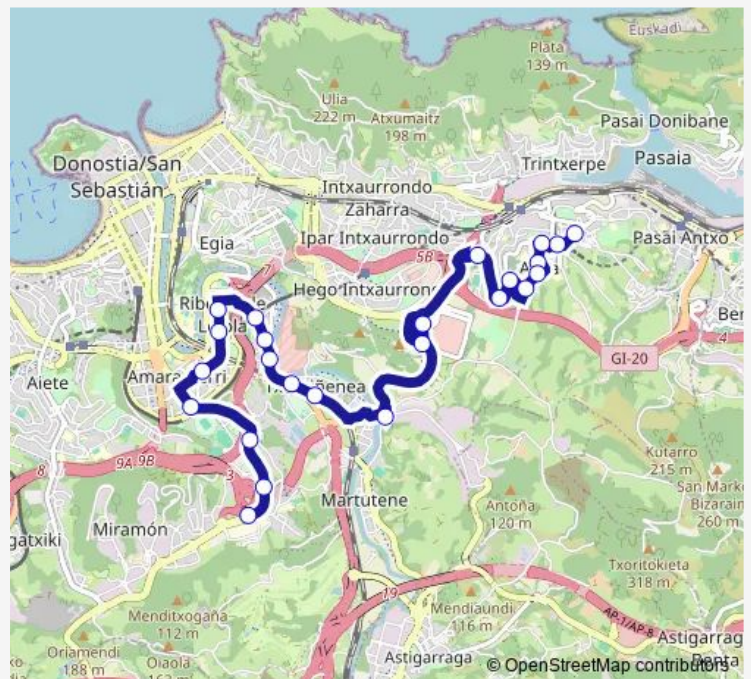

Route schedule

Ospitalea/Hospital li — Santa Barbara

Monday	07:50-22:20
Tuesday	07:50-22:20
Wednesday	07:50-22:20
Thursday	07:50-22:20
Friday	07:50-22:20
Saturday	08:20-22:20
Sunday	10:15-22:15

Route info

Direction: Ospitalea/Hospital li

Stops: 19

Trip Duration: 0 hour 30 min

31 — Intxaurrondo-Ospitaleak-Altza

Direction

Santa Barbara — Donostiako Ospitalea I

24 stops

[Open route schedule](#)

Friday 07:30-22:30

Saturday 08:00-22:30

Sunday 10:05-22:05

Route info

Direction: Donostiako Ospitalea I

Stops: 25

Trip Duration: 0 hour 40 min

Direction

Wednesday 07:10-21:40

Thursday 07:10-21:40

Friday 07:10-21:40

Saturday 07:40-21:40

Sunday 09:40-21:40

Route info

Direction: Zubiaurre Puente

Stops: 25