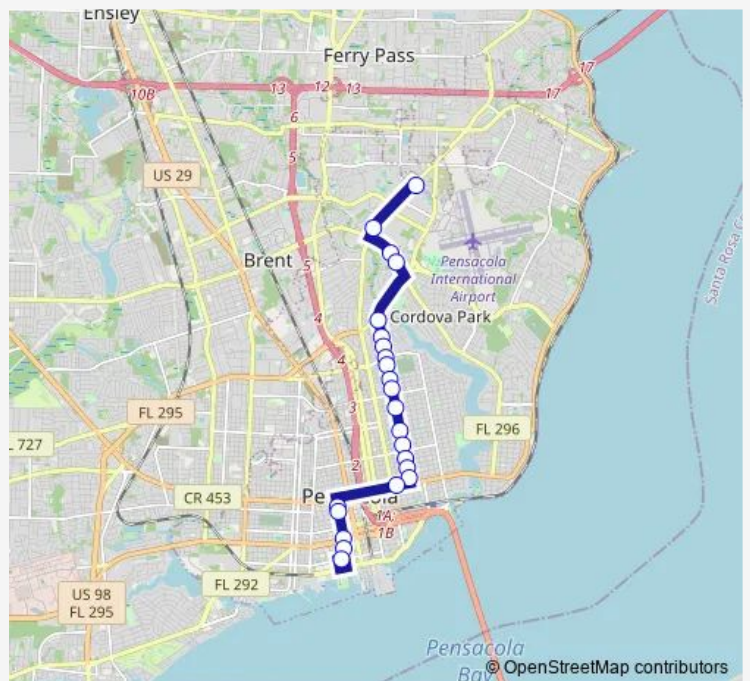

Bus 31 Cordova Mall / 12th Avenue

[Go to website](#)

Direction
 PSC Transfer Station — Downtown Transfer Station
 23 stops
[Open route schedule](#)

- PSC Transfer Station
- 9Th Ave & Sacred Heart Hospital
- Bayou Blvd & Target
- Bayou Blvd and 12th Ave
- 12th Ave & Driftwood Dr
- 12th Ave & Barcia Rd
- 12th Ave & E 34th St
- 12th Ave & Texar Dr
- 12th Ave & Maura Street
- 12th Ave & Baars
- 12th Ave & Fisher St
- 12th Ave & Yonge St
- 12th Ave & E Lakeview St
- 12th Ave & Moreno St
- 12th Ave & Lloyd St
- 12th Ave & Gonzalez St
- 12th Ave & Stronge St
- Cervantes St & 10th Ave
- Spring St & Jackson St
- Spring St & La Rua St
- Garden St & Spring St

Route info
 Direction: PSC Transfer Station
 Stops: 23
 Trip Duration: 0 hour 30 min

Spring Street & Romana Street (South Side)

Downtown Transfer Station

Direction

Downtown Transfer Station — PSC Transfer Station

27 stops

[Open route schedule](#)

Downtown Transfer Station

Government Street & Baylen Street

Baylen Street North Of Government St

Baylen Street South Of Garden Street

Baylen Street South Of Chase Street

Baylen Street & Wright Street

Thursday 07:30-17:30

Friday 07:30-17:30

Saturday 07:30-17:30

Sunday 07:30-17:30

Route info

Direction: Downtown Transfer Station

Stops: 27

Trip Duration: 0 hour 25 min