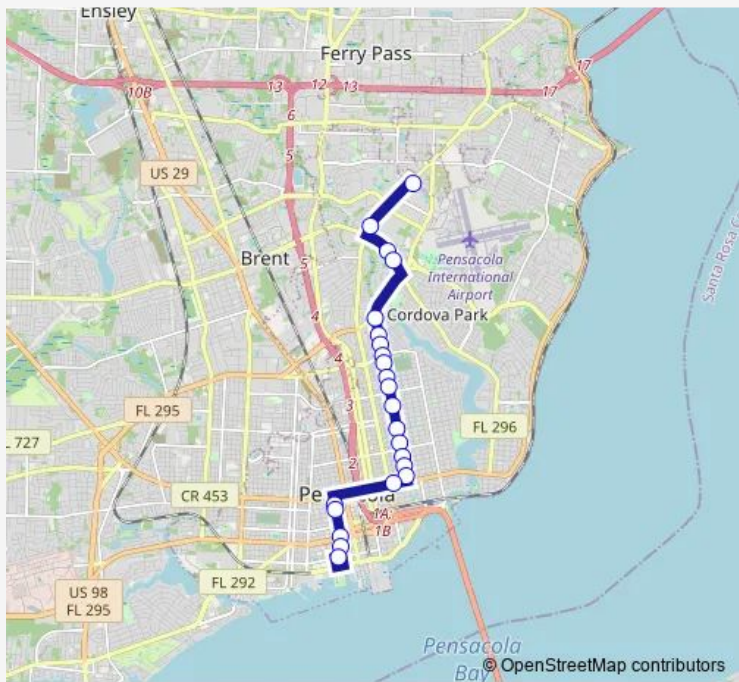

Bus 31 Cordova Mall / 12th Avenue

[Go to website](#)

Direction
 PSC Transfer Station — Downtown Transfer Station
 23 stops
[Open route schedule](#)

- PSC Transfer Station
- 9Th Ave & Sacred Heart Hospital
- Bayou Blvd & Target
- Bayou Blvd and 12th Ave
- 12th Ave & Driftwood Dr
- 12th Ave & Barcia Rd
- 12th Ave & E 34th St
- 12th Ave & Texar Dr
- 12th Ave & Maura Street
- 12th Ave & Baars
- 12th Ave & Fisher St
- 12th Ave & Yonge St
- 12th Ave & E Lakeview St
- 12th Ave & Moreno St
- 12th Ave & Lloyd St
- 12th Ave & Gonzalez St
- 12th Ave & Stronge St
- Cervantes St & 10th Ave
- Spring St & Jackson St
- Spring St & La Rua St
- Garden St & Spring St

Route info
 Direction: PSC Transfer Station
 Stops: 23
 Trip Duration: 0 hour 30 min

Spring Street & Romana Street (South Side)

Downtown Transfer Station

Direction

Downtown Transfer Station — PSC Transfer Station

27 stops

[Open route schedule](#)

Downtown Transfer Station

Government Street & Baylen Street

Baylen Street North Of Government St

Baylen Street South Of Garden Street

Baylen Street South Of Chase Street

Baylen Street & Wright Street

Thursday 07:30-17:30

Friday 07:30-17:30

Saturday 07:30-17:30

Sunday 07:30-17:30

Route info

Direction: Downtown Transfer Station

Stops: 27

Trip Duration: 0 hour 25 min