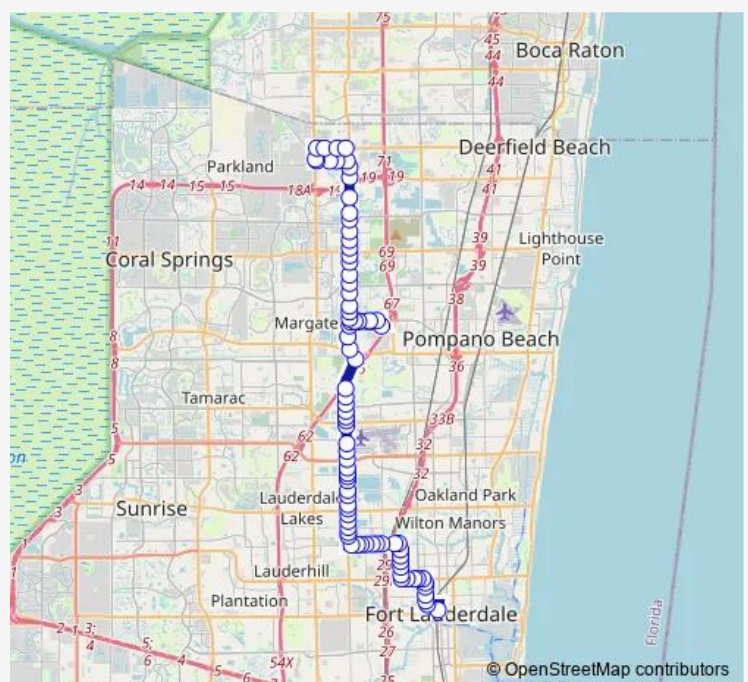

Northwest 19th Street/# 1919

Northwest 19th Street/Northwest 21st Avenue - (Northwest 23rd Avenue)

Northwest 19th Street/Northwest 24th Avenue

Route schedule

Central Terminal - (Bay A5 - Route 31) — Hillsboro Boulevard/Lyons Road (West)

Monday —

Tuesday —

Wednesday —

Thursday —

Friday —

Saturday 05:44-23:09

Sunday 06:30-22:05

Route info

Direction: Central Terminal - (Bay A5 - Route 31)

Stops: 77

Trip Duration: 0 hour 56 min

31 — Broward Terminal - Hillsboro Blv

Northwest 19th Street/Northwest 24th Terrace

Northwest 19th Street/Northwest 27th Avenue

Northwest 19th Street/Northwest 28th Terrace

Northwest 19th Street/Northwest 29th Avenue

Northwest 19th Street/Northwest 30th Avenue

Northwest 31st Avenue/Northwest 24th Street

Northwest 31st Avenue/Northwest 24th Street