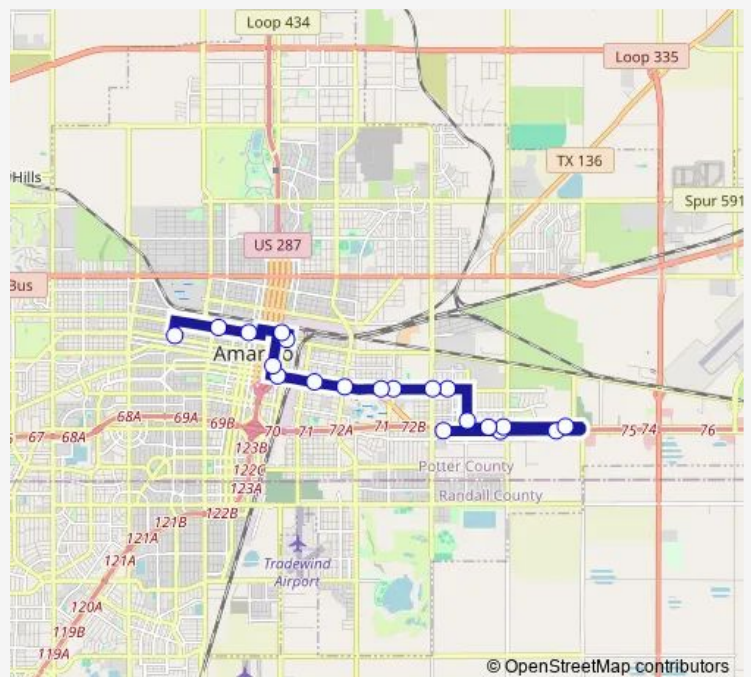

Direction

W 6th Ave & Bowie St (Transfer Station) — Interstate 40 & S Grand St (Walmart)

15 stops

[Open route schedule](#)

W 6th Ave & Bowie St (Transfer Station)

SW 3rd Ave & S Jefferson St

SW 3rd Ave & S Tyler St (Guyon Saunders Resource Center)

SE 10th Ave & S Dallas St (RMI Church)

S Bolton St & SE 16th Ave

Interstate 40 & S Bolton St

Interstate 40 & S Spring St

Interstate 40 & S Grand St (Walmart)

Route schedule

W 6th Ave & Bowie St (Transfer Station) — Interstate 40 & S Grand St (Walmart)

Monday	07:00-18:00
Tuesday	07:00-18:00
Wednesday	07:00-18:00
Thursday	07:00-18:00
Friday	07:00-18:00
Saturday	07:00-18:00
Sunday	07:00-18:00

Route info

Direction: W 6th Ave & Bowie St (Transfer Station)

Stops: 15

Trip Duration: 0 hour 24 min

Direction

Interstate 40 & S Grand St (Walmart) — W 6th Ave & Bowie St (Transfer Station)

20 stops

[Open route schedule](#)

Interstate 40 & S Grand St (Walmart)

Interstate 40 & S Eastern St