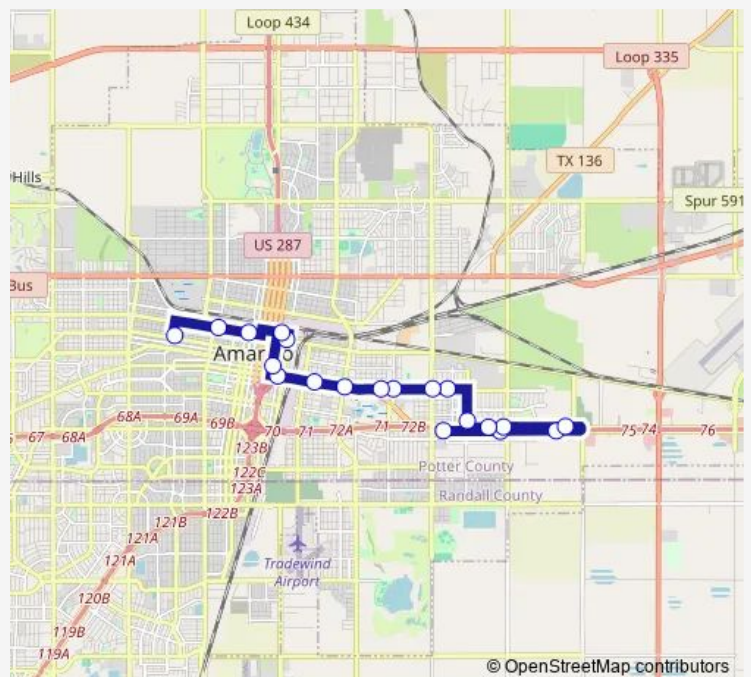

**Direction**

W 6th Ave & Bowie St (Transfer Station) — Interstate 40 & S Grand St (Walmart)

15 stops

[Open route schedule](#)

W 6th Ave & Bowie St (Transfer Station)

SW 3rd Ave & S Jefferson St

SW 3rd Ave & S Tyler St (Guyon Saunders Resource Center)

SE 10th Ave & S Dallas St (RMI Church)

S Bolton St & SE 16th Ave

Interstate 40 & S Bolton St

Interstate 40 & S Spring St

Interstate 40 & S Grand St (Walmart)

**Route schedule**

W 6th Ave & Bowie St (Transfer Station) — Interstate 40 & S Grand St (Walmart)

Monday	07:00-18:00
Tuesday	07:00-18:00
Wednesday	07:00-18:00
Thursday	07:00-18:00
Friday	07:00-18:00
Saturday	07:00-18:00
Sunday	07:00-18:00

**Route info**

Direction: W 6th Ave & Bowie St (Transfer Station)

Stops: 15

Trip Duration: 0 hour 24 min