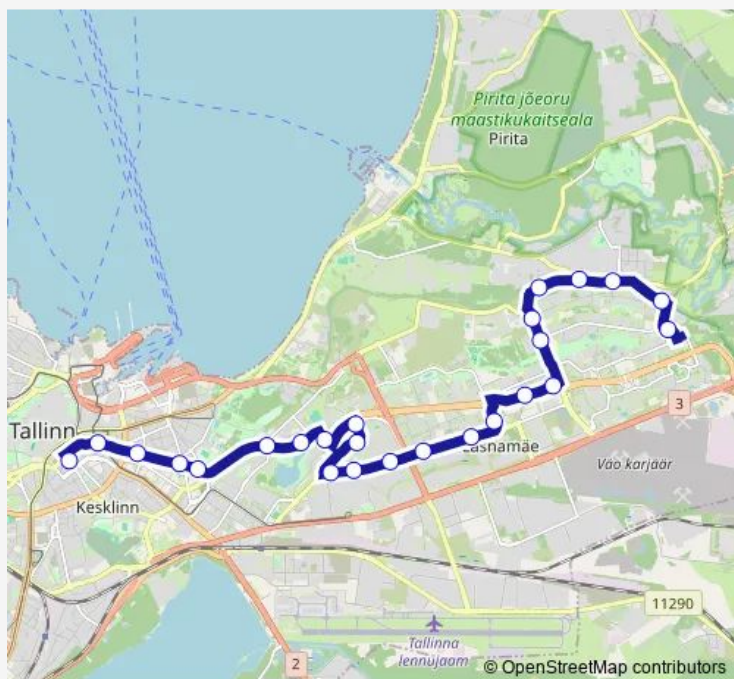

Saturday 05:41-22:42

Sunday 06:01-20:46

Route info

Direction: Ussimäe tee

Stops: 25

Trip Duration: 0 hour 41 min

Lalupeo

Gonsiori

Kivisilla

Estonia

Direction

Estonia — Priisle

26 stops

[Open route schedule](#)

Estonia

Kivisilla