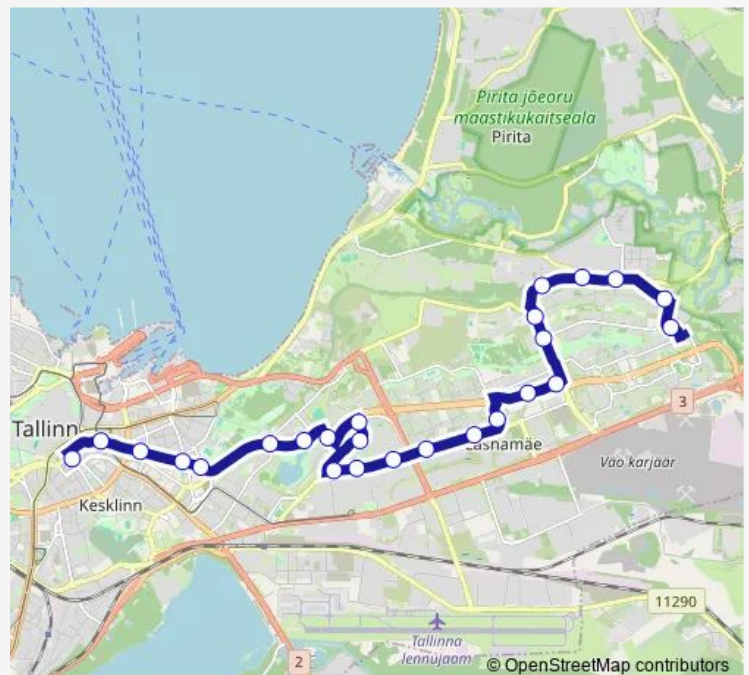

Saturday 05:41-22:42

Sunday 06:01-20:46

Route info

Direction: Ussimäe tee

Stops: 25

Trip Duration: 0 hour 35 min

Lalupeo

Gonsiori

Kivisilla

Estonia

Direction

Estonia — Priisle

26 stops

[Open route schedule](#)

Estonia

Kivisilla