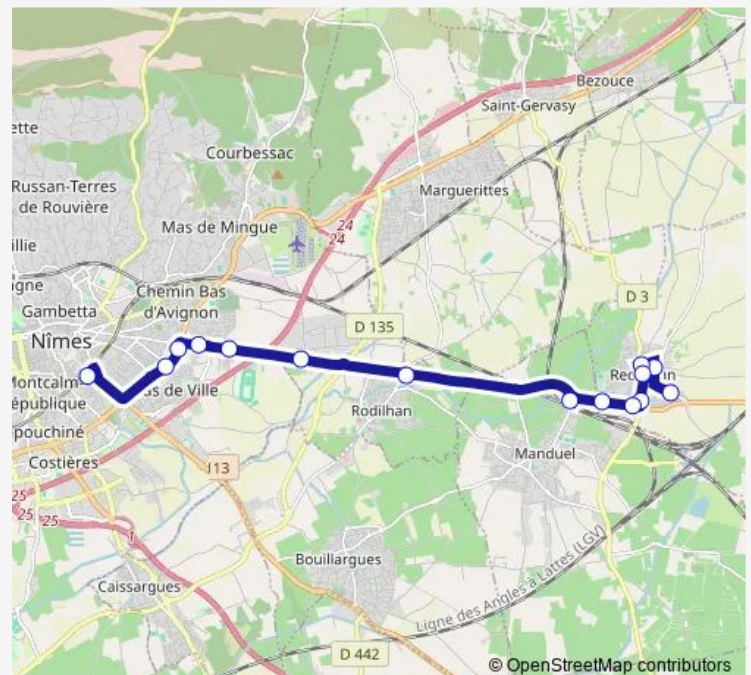

Bus 31 Redessan - Nimes

[Go to website](#)

Direction

Bondavin — Gare Routiere

15 stops

[Open route schedule](#)

Bondavin

Valatet

Tuesday 06:05-18:46

Wednesday 06:05-18:46

Thursday 06:05-18:46

Friday 06:05-18:46

Saturday 06:05-18:46

Sunday —

Route info

Direction: Bondavin

Stops: 15

Trip Duration: 0 hour 25 min

Direction

Gare Routiere — Moulinier

14 stops

[Open route schedule](#)

Gare Routiere

Philippe Lamour

Wednesday 06:35-19:20

Thursday 06:35-19:20

Friday 06:35-19:20

Saturday 06:35-19:20

Sunday —

Route info

Direction: Gare Routiere

Stops: 14