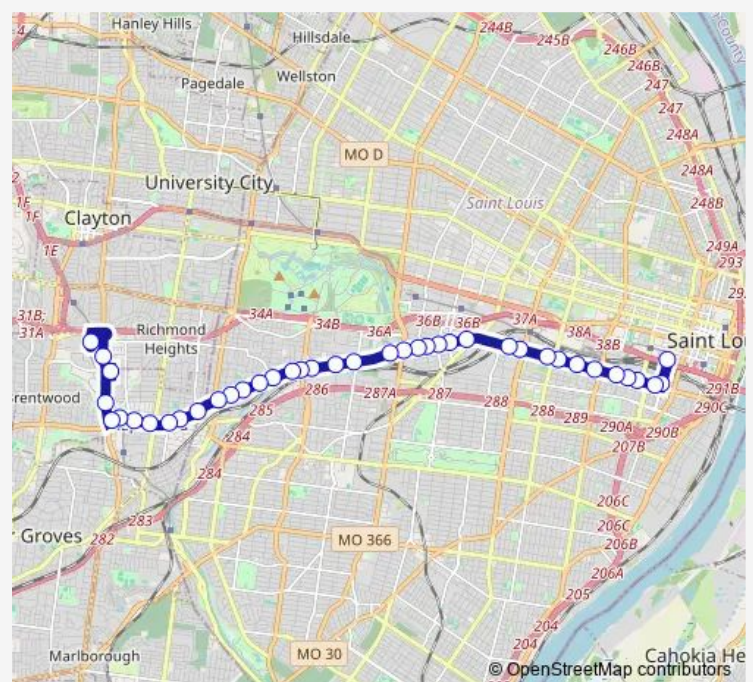

5011 Manchester Wb

Manchester @ Macklind Wb

Manchester @ Sublette Wb

Route schedule

Civic Center Transit Center — Brentwood I-64 Transit Center

Monday 04:22-00:22⁺¹

Tuesday 04:22-00:22⁺¹

Wednesday 04:22-00:22⁺¹

Thursday 04:22-00:22⁺¹

Friday 04:22-00:22⁺¹

Saturday 05:22-21:22

Sunday 05:22-21:22

Route info

Direction: Civic Center Transit Center

Stops: 40

Trip Duration: 0 hour 43 min

Hanley @ Litzsinger Nb

Maplewood Commons @ Corcoran Sb

Hanley @ Elinor Nb

Brentwood I-64 Transit Center

Direction

Brentwood I-64 Transit Center — Civic Center Transit Center

40 stops

[Open route schedule](#)

Sunday 05:22-21:22

Route info

Direction: Brentwood I-64 Transit Center

Stops: 40

Trip Duration: 0 hour 39 min

Manchester @ Newstead Eb

Manchester @ Tower Grove Eb

Manchester @ Boyle Eb