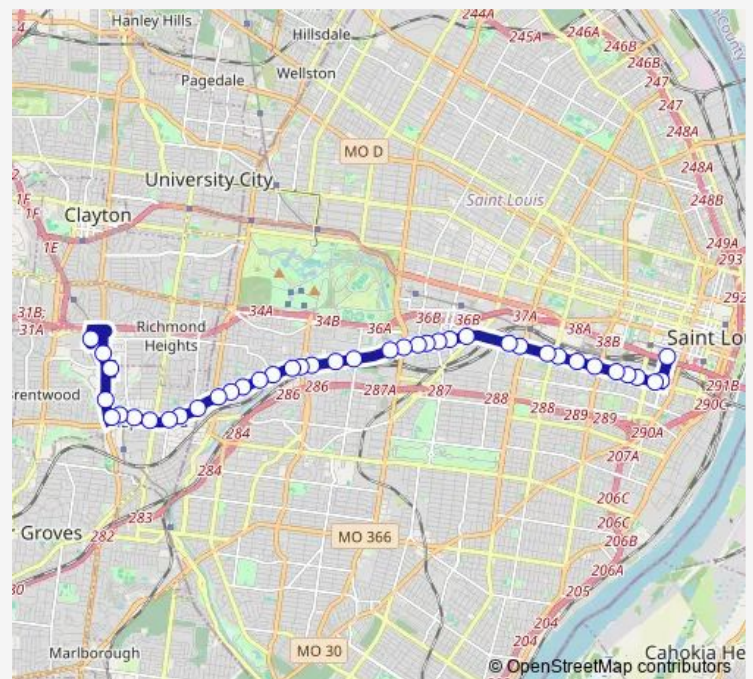

### Route schedule

Civic Center Transit Center — Brentwood I-64 Transit Center

Monday 04:22-00:22<sup>+1</sup>

Tuesday 04:22-00:22<sup>+1</sup>

Wednesday 04:22-00:22<sup>+1</sup>

Thursday 04:22-00:22<sup>+1</sup>

### Route info

Direction: Civic Center Transit Center

Stops: 40

Trip Duration: 0 hour 47 min

31 — Chouteau

Manchester @ Sulphur Wb

Manchester @ Hampton Wb

Manchester @ Graham Wb

## Route info

Direction: Brentwood I-64 Transit Center

Stops: 40

Trip Duration: 0 hour 41 min

Manchester @ Newstead Eb

Manchester @ Tower Grove Eb

Manchester @ Boyle Eb

Manchester @ Sarah Eb