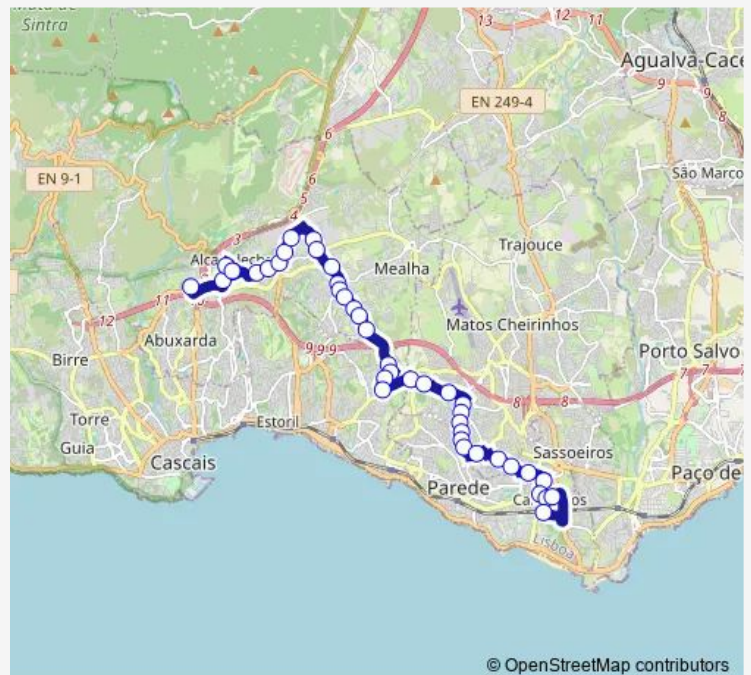

Thursday 06:20-24:00

Friday 06:20-24:00

Saturday 06:30-22:50

Sunday 06:30-22:50

Route info

Direction: Hospital de Cascais

Stops: 41

Trip Duration: 0 hour 40 min

© OpenStreetMap contributors

31 — Carcavelos - Hospital de Cascais

BusMaps

Travessa da Tapada

Escola Básica Alapraia - Rua Principal

Arco de Caparide

Alto do Espargal

Av. Descobertas

Wednesday 06:20-24:00

Thursday 06:20-24:00

Friday 06:20-24:00

Saturday 06:30-22:50

Sunday 06:30-22:50

Route info

Direction: Carcavelos - Estação - Cais 4

Stops: 39

Trip Duration: 0 hour 40 min

Estrada Ribeira

Bicesse

Rua Mato Verde

Rotunda - Estrada de Manique

Alameda das Fisgas

Cascaishopping - Terminal

Av. República - Alcoitão