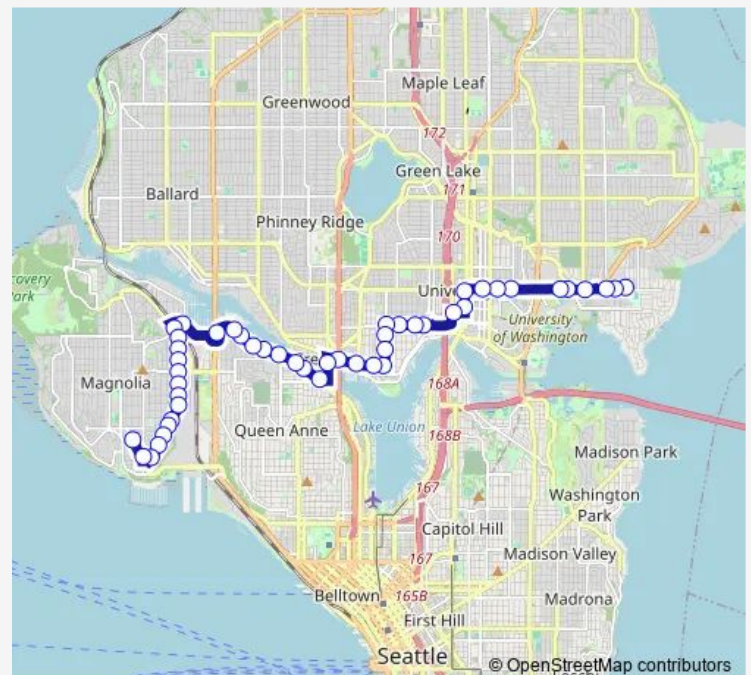

W Nickerson St & W Emerson St

W Nickerson St & 12th Ave W

W Nickerson St & Jesse Ave W

Route schedule

34th Ave W & W Mcgraw St — NE 45th St & 45th Ave Ne

Monday 05:47-21:46

Tuesday 05:47-21:46

Wednesday —

Thursday 05:47-21:46

Friday 05:47-21:46

Saturday 06:47-21:47

Sunday 06:47-21:46

Route info

Direction: 34th Ave W & W Mcgraw St

Stops: 47

Trip Duration: 0 hour 41 min

W Nickerson St & 8th Ave W

W Nickerson St & 6th Ave W

W Nickerson St & 3rd Ave W

W Nickerson St & Queen Anne Ave N

Nickerson St & Warren Ave N

Nickerson St & Florentia St

Fremont Ave N & N 34th St

N 35th St & Troll Ave N

Direction: NE 45th St & 45th Ave Ne

Stops: 48

Trip Duration: 0 hour 41 min

Nickerson St & Warren Ave N

Nickerson St & Cremona St

W Nickerson St & 3rd Ave W

W Nickerson St & 6th Ave W

W Nickerson St & 8th Ave W