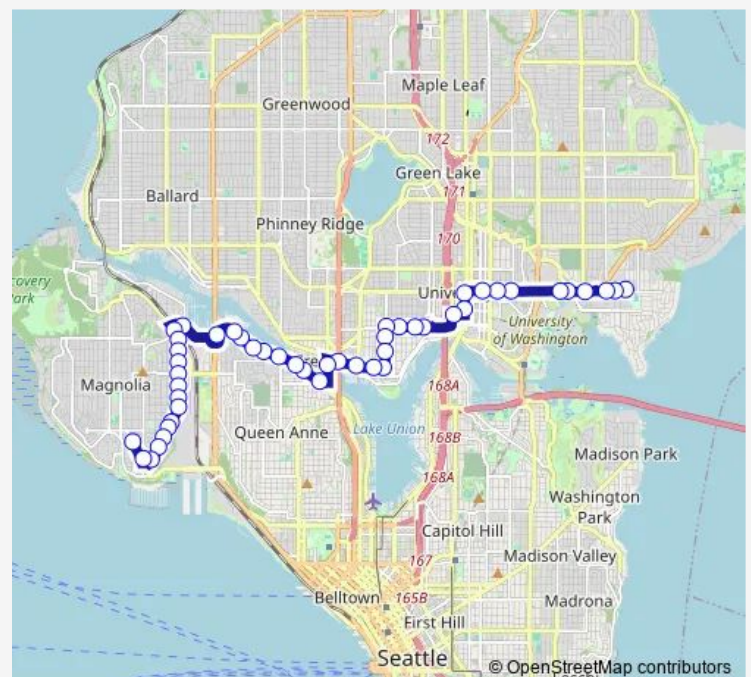

W Nickerson St & Jesse Ave W

### Route schedule

34th Ave W & W Mcgraw St — NE 45th St & 45th Ave Ne

Monday 05:47-21:46

Tuesday 05:47-21:46

Wednesday —

Thursday 05:47-21:46

Friday 05:47-21:46

Saturday 06:47-21:47

### Route info

Direction: 34th Ave W & W Mcgraw St

Stops: 47

Trip Duration: 0 hour 36 min

W Nickerson St & 8th Ave W

W Nickerson St & 6th Ave W

W Nickerson St & 3rd Ave W

W Nickerson St & Queen Anne Ave N

## Route info

Direction: NE 45th St & 45th Ave Ne

Stops: 48

Trip Duration: 0 hour 37 min

Nickerson St & Warren Ave N

Nickerson St & Cremona St

W Nickerson St & 3rd Ave W

W Nickerson St & 6th Ave W