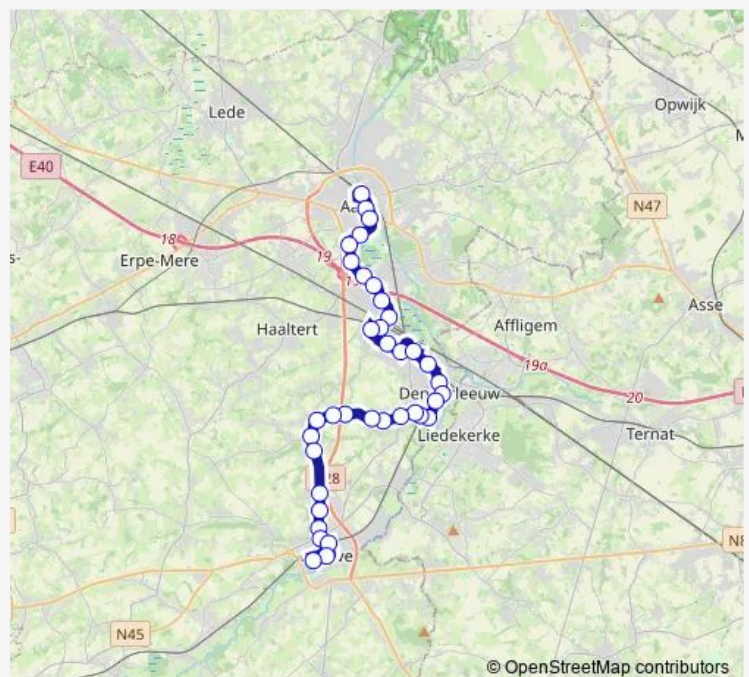

### Route schedule

Ninove Centrum — Aalst Station perron 3

Monday 08:37-18:54

Tuesday 08:37-18:54

Wednesday 08:18-18:54

Thursday 08:37-18:54

Friday 08:37-18:54

Saturday 09:12-21:56

### Route info

Direction: Ninove Centrum

Stops: 38

Trip Duration: 0 hour 51 min

Denderleeuw Koopwarenstraat

Denderleeuw Station perron 1

Denderleeuw Kruisstraat

Welle Steenveldlaan

## Route info

Direction: Aalst Station perron 3

Stops: 37

Trip Duration: 0 hour 58 min

Iddergem Rijksweg N45

Denderhoutem Iddergemsesteenweg

Denderhoutem Eigenstraat

Denderhoutem Dorp