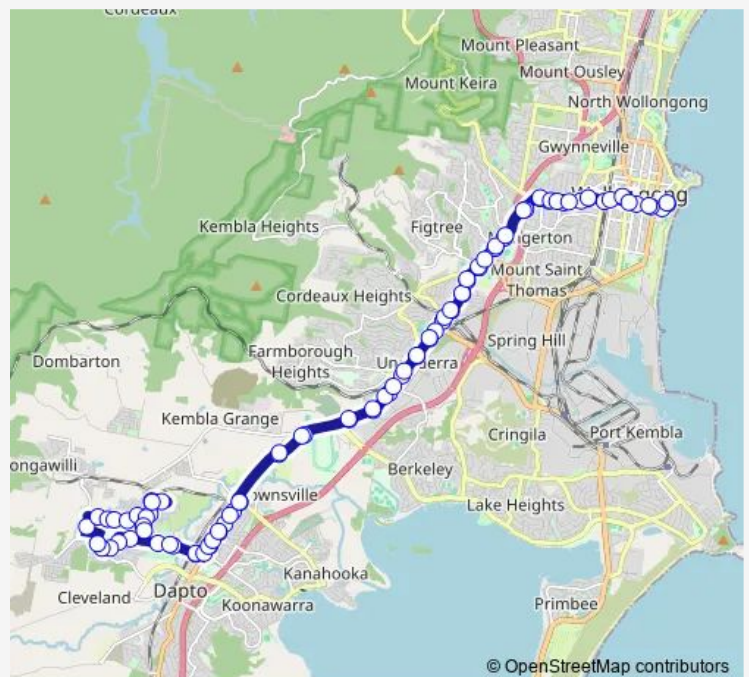

Bus 31 Wollongong to Horsley via Unanderra (Loop Service)

[Go to website](#)

Direction

WIN Entertainment Centre, Crown St — Dapto Mall, Princes Hwy

34 stops

[Open route schedule](#)

- WIN Entertainment Centre, Crown St
- Burelli St At Harbour St
- Wollongong City Council And Library, Burelli St
- Wollongong Central, Burelli St, Stand C
- Crown St After Keira St
- Crown St At Gladstone Av
- Crown St Opp Wollongong Hospital
- Crown St Opp New Dapto Rd
- Crown St Before Mangerton Rd
- Crown St Opp Gilmore St
- Crown St Opp Fisher St
- The Illawarra Grammar School, Princes Hwy
- Princes Hwy Opp Thames St
- Figtree Grove Shopping Centre, Princes Hwy
- Princes Hwy Before Woodrow Pl
- Princes Hwy Opp Gibsons Rd
- Princes Hwy Opp Sorensen Dr
- Princes Hwy After O'Donnell Dr
- Princes Hwy Opp Chapman St
- Princes Hwy At Third Av
- Princes Hwy Opp Immaculate Conception Catholic Church

Route schedule

WIN Entertainment Centre, Crown St — Dapto Mall, Princes Hwy

Monday	21:17
Tuesday	21:17
Wednesday	21:17
Thursday	21:17
Friday	21:17
Saturday	—
Sunday	—

Route info

Direction: WIN Entertainment Centre, Crown St

Stops: 34

Trip Duration: 0 hour 29 min

Princes Hwy Opp Victoria St

Princes Hwy Opp Farmborough Rd

Princes Hwy Opp Orana Pde

Princes Hwy At Orangegroove Av

Princes Hwy At Canterbury Rd

Kembla Grange Station, Princes Hwy

Princes Hwy At Kembla Grange Pl

Prince Edward Dr After Kanahooka Rd

71 Prince Edward Dr

109 Prince Edward Dr

Prince Edward Dr At Yalunga St

Princes Hwy Before Baan Baan St

Dapto Mall, Princes Hwy

Direction