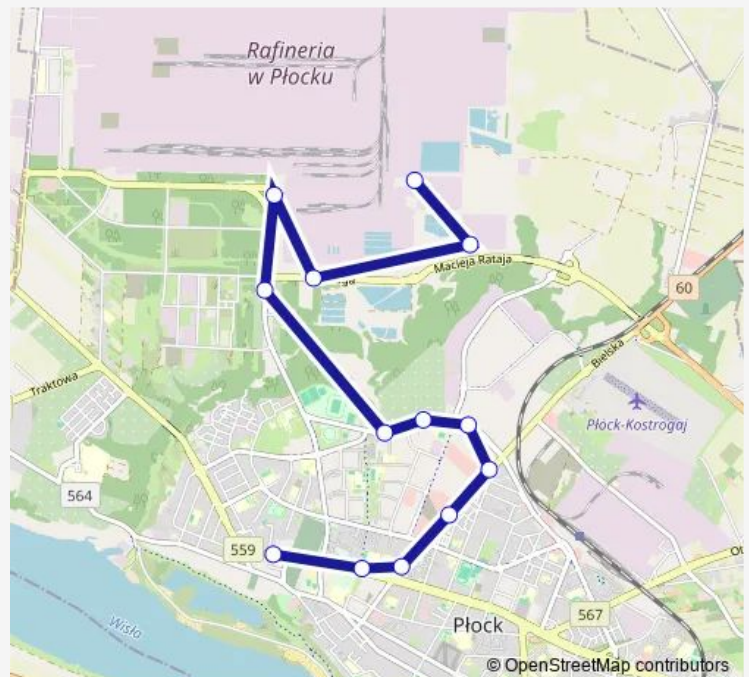

# Bus 31 Winiary, szpital-Polmo

[Go to website](#)**Direction**

Orlen, brama Xi — Skłodowskiej

13 stops

[Open route schedule](#)

Orlen, brama Xi

Polmo

Długa

Orlen, brama li

Park Technologiczny

Siennickiego

Kostrogaj, straż

Przemysłowa

Kochanowskiego

Obr. Westerplatte

Jachowicza (Bielska)

Spacerowa

Skłodowskiej

**Route schedule**

Orlen, brama Xi — Skłodowskiej

Monday 06:07-22:07

Tuesday 06:07-22:07

Wednesday 06:07-22:07

Thursday 06:07-22:07

Friday 06:07-22:07

Saturday 06:07-22:07

Sunday 06:07-22:07

**Route info**

Direction: Orlen, brama Xi

Stops: 13

Trip Duration: 0 hour 28 min

31 Bus time schedules and route maps are available in an offline PDF at [busmaps.com](https://busmaps.com). Use the [busmaps.com](https://busmaps.com) website to see live bus times, train schedule or subway schedule, and step-by-step directions for all public transit in Plock