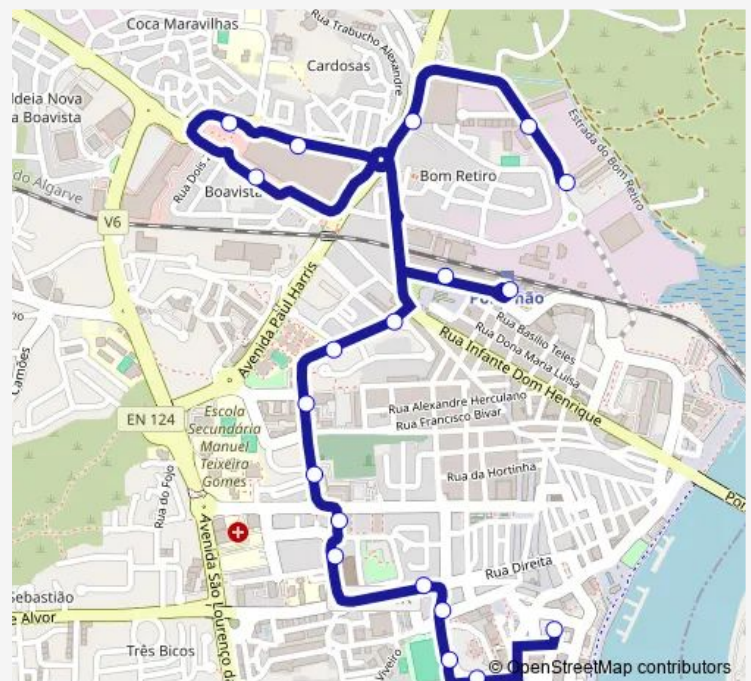

### Route schedule

Largo do Dique 2 — Gare Rodoviária de Portimão

Monday 07:00-19:40

Tuesday 07:00-19:40

Wednesday 07:00-19:40

Thursday 07:00-19:40

Friday 07:00-19:40

Saturday —

### Route info

Direction: Largo do Dique 2

Stops: 19

Trip Duration: 0 hour 19 min

31 — Lg. Dique - Gare Rodoviária (via Aqua Portimão)