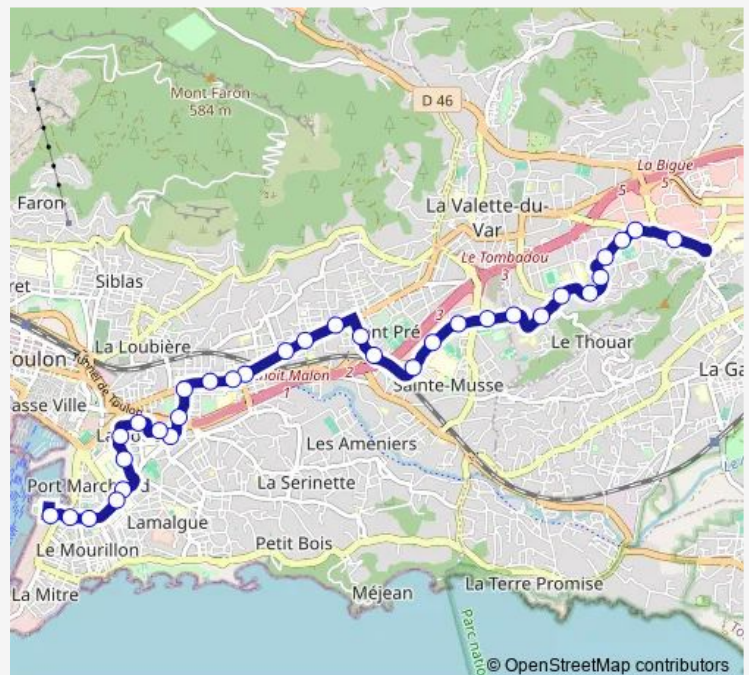

### Route schedule

Artillerie de Marine — Ste Claire

Monday 05:35-21:05

Tuesday 05:35-21:05

Wednesday 05:35-21:05

Thursday 05:35-21:05

Friday 05:35-21:05

Saturday 05:35-21:05

### Route info

Direction: Artillerie de Marine

Stops: 35

Trip Duration: 0 hour 30 min

31 — Art. de Marine - Ste Claire

Hôpital Ste Musse

Lycée Rouvière

Genevoix

## Route info

Direction: Ste Claire

Stops: 33

Trip Duration: 0 hour 35 min

Poste (la Rode)

Ibis

Pélican

Aicard