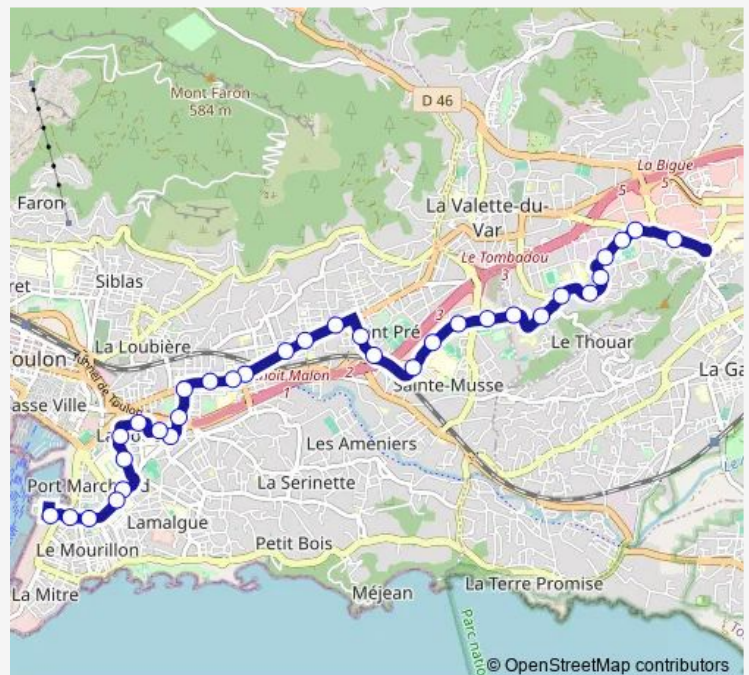

### Route schedule

Artillerie de Marine — Ste Claire

Monday 05:35-21:05

Tuesday 05:35-21:05

Wednesday 05:35-21:05

Thursday 05:35-21:05

Friday 05:35-21:05

Saturday 05:35-21:05

### Route info

Direction: Artillerie de Marine

Stops: 35

Trip Duration: 0 hour 33 min

31 — Art. de Marine - Ste Claire

Hôpital Ste Musse

Lycée Rouvière

Genevoix

## Route info

Direction: Ste Claire

Stops: 33

Trip Duration: 0 hour 35 min

Poste (la Rode)

Ibis

Pélican

Aicard