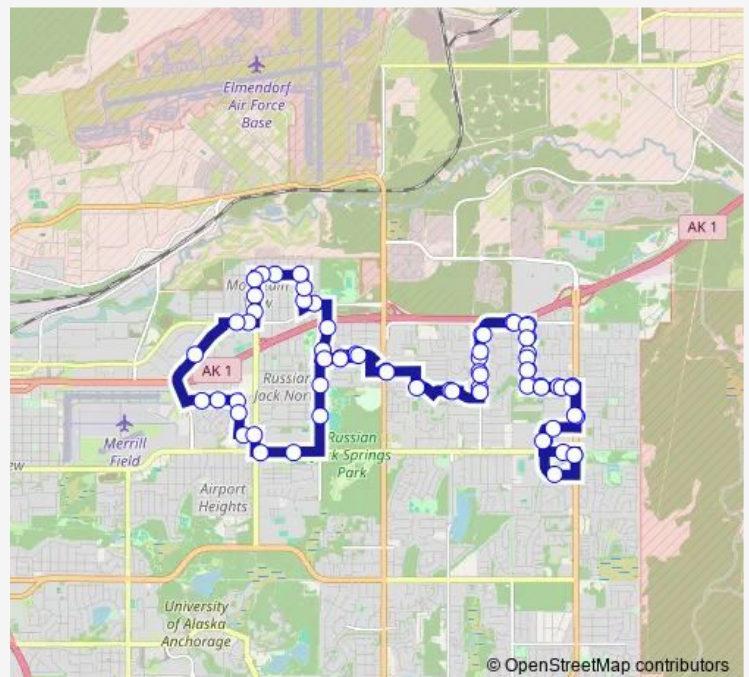

Bus 31 Northeast

[Go to website](#)

Direction
 Muldoon & Debarr W Ssw — Muldoon & Debarr W Ssw
 70 stops
[Open route schedule](#)

- Muldoon & Debarr W Ssw
- Creekside CTR DR & Clearwater Wnw
- Creekside CTR & Walmart Nne
- Creekside CTR & Betnu Wsw
- Muldoon & OLD Harbor Sse
- 6TH Avenue & Muldoon Wnw
- 6TH Avenue & Idaho Wnw
- 6TH Avenue & Creekside Wnw
- Oklahoma ST & 6TH Avenue Nne
- Oklahoma ST & 4TH Avenue Nne
- Oklahoma ST & Duben Nne
- Oklahoma ST & Peck Nne
- Oklahoma ST & Boundary Sse
- Boundary & Patterson Ene
- Boundary & Turpin Ene
- Turpin & 2ND Avenue Ssw
- Turpin & 4TH Avenue Ssw
- Turpin & 6TH Avenue Ssw
- 6TH Avenue & Edward Ene
- 6TH Avenue & Newell Ene
- 4TH Avenue & Boniface Ene

Route schedule

Muldoon & Debarr W Ssw — Muldoon & Debarr W Ssw

Monday	06:33-22:12
Tuesday	06:33-22:12
Wednesday	06:33-22:12
Thursday	06:33-22:12
Friday	06:33-22:12
Saturday	08:05-19:05
Sunday	08:05-19:05

Route info

Direction: Muldoon & Debarr W Ssw
 Stops: 70
 Trip Duration: 1 hour 3 min

31 — Northeast

Lionheart & Fireoved DR Wnw

Kenai & Stewart Wnw

Pine & Kenai Nne

Mccarrey & Chena Nne

MTN View & Pine Wnw

Muldoon & OLD Harbor Ssw

Creekside CTR DR & Walmart Nnw

Debarr & Grass Creek Ese

Muldoon & Debarr W Ssw

31 Bus time schedules and route maps are available in an offline PDF at busmaps.com. Use the busmaps.com website to see live bus times, train schedule or subway schedule, and step-by-step directions for all public transit in Anchorage