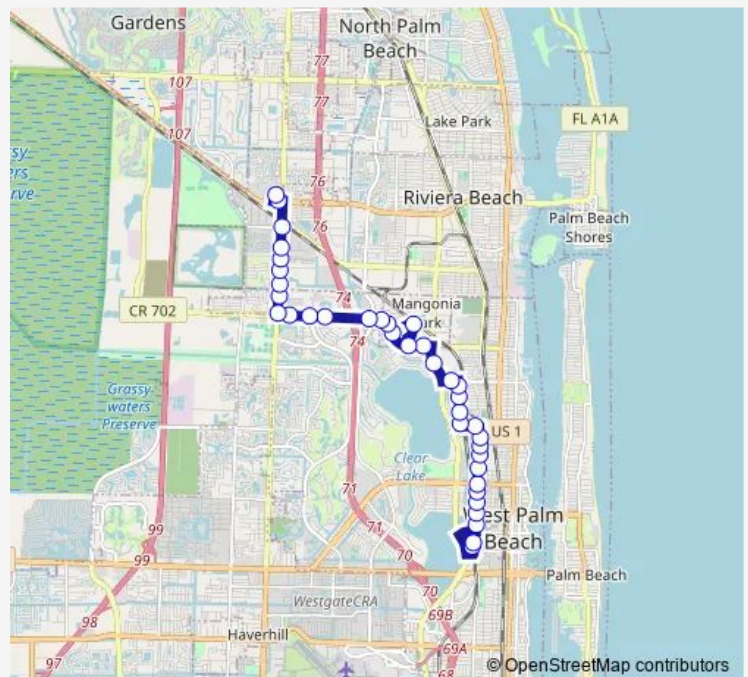

Tamarind AVE at 3RD St

Tamarind AVE at 5TH St

Tamarind AVE at 8TH St

Tamarind AVE at 10th St

Tamarind AVE at Palm BCH Lakes Blvd

Tamarind AVE at 15th St

Tamarind AVE at Grant St

Tamarind AVE at 20th St

Thursday 05:10-20:40

Friday 05:10-20:40

Saturday 07:23-19:40

Sunday 09:10-17:10

Route info

Direction: WPB ITC at TRI Rail

Stops: 37

Trip Duration: 0 hour 33 min

31 — WPB X-Town via 45th

45th ST at Jeffery Ave

45th ST at South Pl

45th ST at Embarcadero Dr

45th ST at Congress Ave

45th ST at Northpoint Blvd

45th ST at VLG Blvd

45th ST at Sams Club M Ent

Direction: VA Medical Center

Stops: 34

Trip Duration: 0 hour 40 min

Tamarind AVE at Grant St

Tamarind AVE at 18th St

Tamarind AVE at 15th St

Tamarind AVE at Palm BCH Lakes Blvd

Tamarind AVE at 10th Street