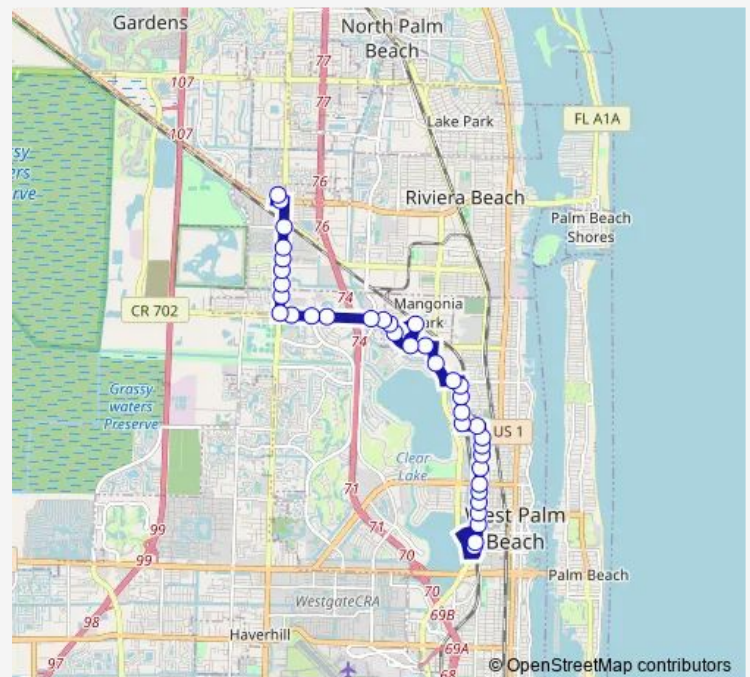

Tamarind AVE at 8TH St

Tamarind AVE at 10th St

Tamarind AVE at Palm BCH Lakes Blvd

Tamarind AVE at 15th St

Tamarind AVE at Grant St

Tamarind AVE at 20th St

Tamarind AVE at 22nd St

25th ST at 25th Ct

### Route schedule

WPB ITC at TRI Rail — VA Medical Center

Monday 05:10-20:40

Tuesday 05:10-20:40

Wednesday 05:10-20:40

Thursday 05:10-20:40

Friday 05:10-20:40

Saturday 07:23-19:40

### Route info

Direction: WPB ITC at TRI Rail

Stops: 37

Trip Duration: 0 hour 44 min

31 — WPB X-Town via 45th

45th ST at Jeffery Ave

45th ST at South Pl

45th ST at Embarcadero Dr

## Route info

Direction: VA Medical Center

Stops: 34

Trip Duration: 0 hour 38 min

Tamarind AVE at Grant St

Tamarind AVE at 18th St

Tamarind AVE at 15th St

Tamarind AVE at Palm BCH Lakes Blvd