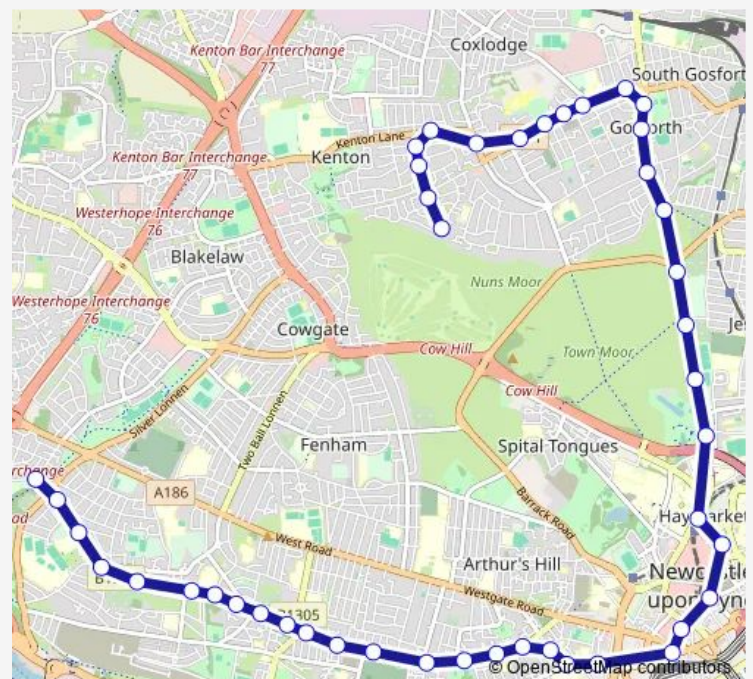

Thursday 06:20-17:14

Friday 06:20-17:14

Saturday 17:14

Sunday —

Route info

Direction: Montagu Estate

Stops: 50

Trip Duration: 0 hour 51 min