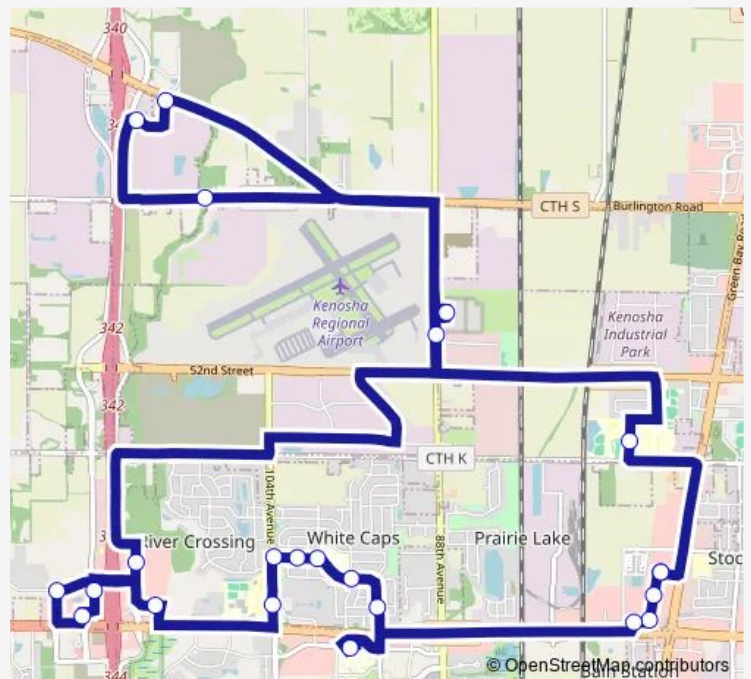

Bus 31 Route 31

[Go to website](#)

Direction
 Southport Plaza #1 — Southport Plaza #1
 23 stops
[Open route schedule](#)

- Southport Plaza #1
- Southport #2 (Kohl's)
- Southport #2 (Gordmans)
- 74th Pl. & 70th Ave.
- Saint Catherine's Hospital
- 94th Ave. & 73rd St.
- 70th St. & 96th Ave.
- 68th St. & 99th Ave.
- 68th St. & 101st Ave.
- 68th St. & 104th Ave.
- Aurora Center at 104th Ave
- Woodmans
- 122nd Ave. (Comfort Inn)
- 123rd Ave. & 74th St.
- 125th Ave & 71st St.
- Aurora at 118th Ave
- 88th Ave. & 50th St.
- Kenosha Detention Center
- Gordon Foods
- Amazon - NW Entrance
- Amazon North Entrance

Route schedule

Southport Plaza #1 — Southport Plaza #1

Monday	06:50-23:35
Tuesday	06:50-23:35
Wednesday	06:50-23:35
Thursday	06:50-23:35
Friday	06:50-23:35
Saturday	10:00-16:00
Sunday	—

Route info

Direction: Southport Plaza #1
 Stops: 23
 Trip Duration: 0 hour 54 min

31 — Route 31

68th Ave and 58th St. (Mahone Athletic Field)

Southport Plaza #1

31 Bus time schedules and route maps are available in an offline PDF at busmaps.com. Use the busmaps.com website to see live bus times, train schedule or subway schedule, and step-by-step directions for all public transit in Kenosha

The schedule is provided in the local timezone. Times with "(+1)" indicate departures on the next day.

PDF file created on 2025-01-16

2024 BusMaps.com - All Rights Reserved