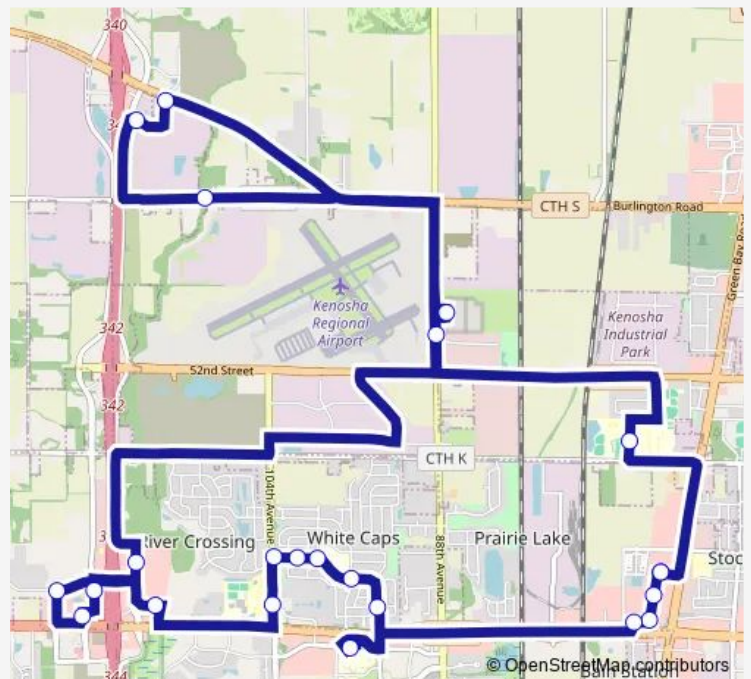

## Bus 31 Route 31

[Go to website](#)

**Direction**  
 Southport Plaza #1 — Southport Plaza #1  
 23 stops  
[Open route schedule](#)

- Southport Plaza #1
- Southport #2 (Kohl's)
- Southport #2 (Gordmans)
- 74th Pl. & 70th Ave.
- Saint Catherine's Hospital
- 94th Ave. & 73rd St.
- 70th St. & 96th Ave.
- 68th St. & 99th Ave.
- 68th St. & 101st Ave.
- 68th St. & 104th Ave.
- Aurora Center at 104th Ave
- Woodmans
- 122nd Ave. (Comfort Inn)
- 123rd Ave. & 74th St.
- 125th Ave & 71st St.
- Aurora at 118th Ave
- 88th Ave. & 50th St.
- Kenosha Detention Center
- Gordon Foods
- Amazon - NW Entrance
- Amazon North Entrance

### Route schedule

Southport Plaza #1 — Southport Plaza #1

Monday	06:50-23:35
Tuesday	06:50-23:35
Wednesday	06:50-23:35
Thursday	06:50-23:35
Friday	06:50-23:35
Saturday	10:00-16:00
Sunday	—

### Route info

Direction: Southport Plaza #1  
 Stops: 23  
 Trip Duration: 0 hour 54 min

31 — Route 31

68th Ave and 58th St. (Mahone Athletic Field)

Southport Plaza #1

31 Bus time schedules and route maps are available in an offline PDF at [busmaps.com](https://busmaps.com). Use the [busmaps.com](https://busmaps.com) website to see live bus times, train schedule or subway schedule, and step-by-step directions for all public transit in Kenosha

The schedule is provided in the local timezone. Times with "(+1)" indicate departures on the next day.

PDF file created on 2025-02-26

2024 BusMaps.com - All Rights Reserved