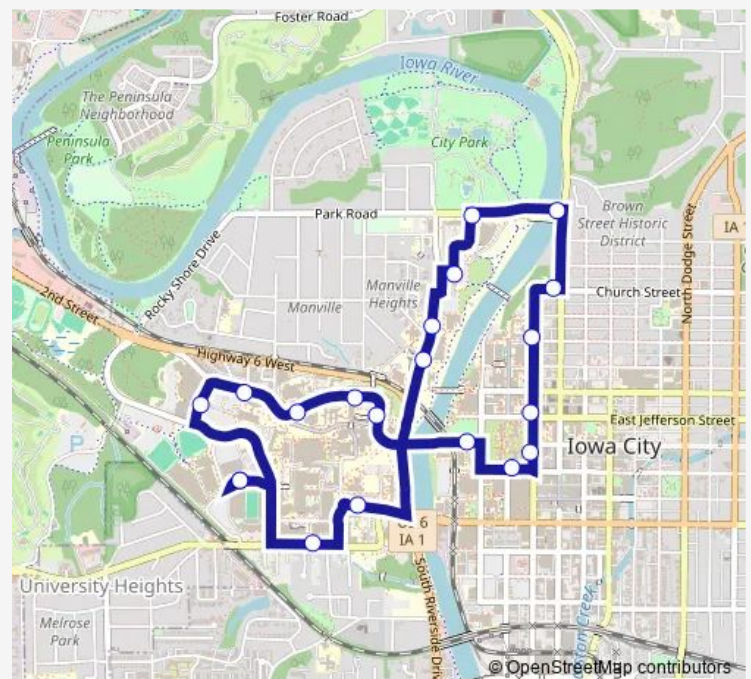

Park Rd Bridge South

Church St North

Currier Hall

Pbb

Clinton & Iowa

Schaeffer Hall

Hubbard Park

Rienow Hall

Family Care

Wctc 1,3,5,7

Route schedule

Wctc 1,3,5,7 — Wctc 1,3,5,7

Monday 06:25-21:10

Tuesday 06:25-21:10

Wednesday 06:25-21:10

Thursday 06:25-21:10

Friday 06:25-21:10

Saturday —

Sunday —

Route info

Direction: Wctc 1,3,5,7

Stops: 20

Trip Duration: 0 hour 36 min

31 — Red Route