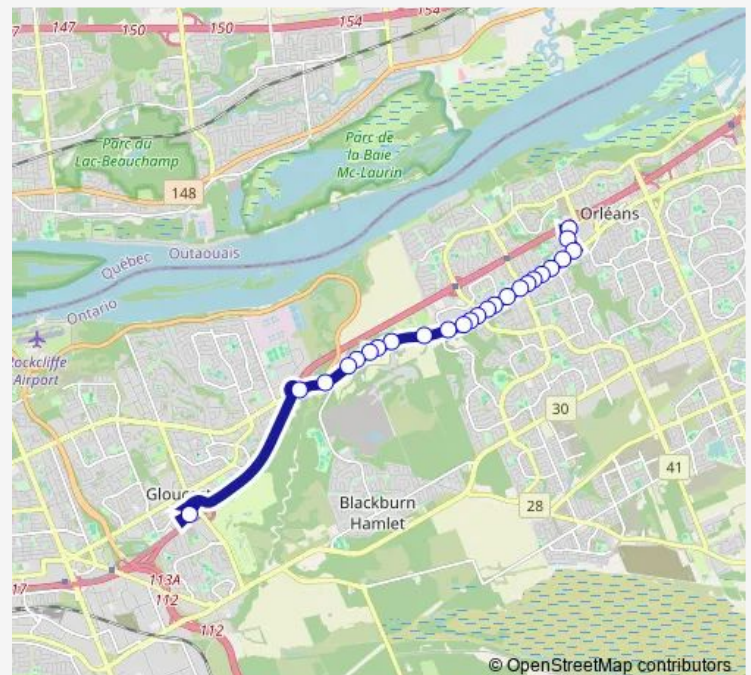

Direction

Blair D — Place D'Orléans 1b

23 stops

[Open route schedule](#)

- Blair D
- ST Joseph / Bearbrook
- ST Joseph / AD. 1300
- ST Joseph / Hart
- ST Joseph / AD. 1360
- ST Joseph / Rcmp
- ST Joseph / AD. 1533
- ST Joseph / AD. 1510
- ST Joseph / Forest Valley
- ST Joseph / AD. 1820
- ST Joseph / Chants D'Oiseaux
- ST Joseph / Marenger
- ST Joseph / Notre Dame
- ST Joseph / Grey Nuns
- ST Joseph / Boyer
- ST Joseph / Orléans
- ST Joseph / Dussere
- ST Joseph / ST Jean
- ST Joseph / Belcourt
- ST Joseph / Edgar Brault
- Place D'Orléans / ST Joseph

Route schedule

Blair D — Place D'Orléans 1b

Monday	07:30-16:25
Tuesday	07:30-16:25
Wednesday	07:30-16:25
Thursday	07:30-16:25
Friday	07:30-16:25
Saturday	—
Sunday	—

Route info

Direction: Blair D

Stops: 23

Trip Duration: 0 hour 14 min

Place D'Orléans / Rocque

Place D'Orléans 1b

Direction

Place D'Orléans 2c — Blair C

25 stops

[Open route schedule](#)

Place D'Orléans 2c

Place D'Orléans / Rocque

Route info

Direction: Place D'Orléans 2c

Stops: 25

Trip Duration: 0 hour 14 min

31 Bus time schedules and route maps are available in an offline PDF at busmaps.com. Use the busmaps.com website to see live bus times, train schedule or subway schedule, and step-by-step directions for all public transit in Ottawa