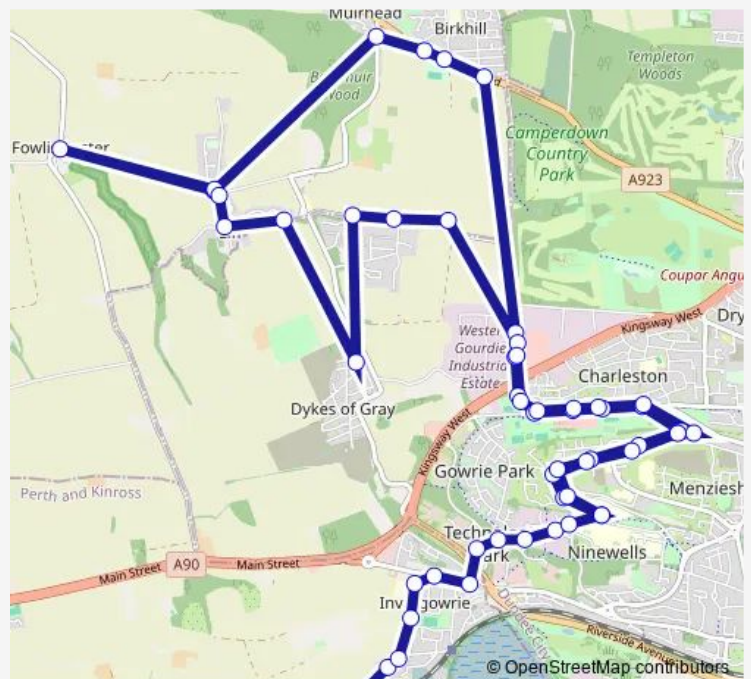

### Direction

Woodland Way — Ninewells Hospital

53 stops

[Open route schedule](#)

Woodland Way

Carse Place

Station Road

Dryburgh Terrace

Ninewells Hospital

Lochay Place

Spey Drive

Gowrie Court

Tweed Crescent

Arran Drive

Craigowan Road

Charleston School

### Route schedule

Woodland Way — Ninewells Hospital

Monday 09:35-14:25

Tuesday 09:35-14:25

Wednesday 09:35-14:25

Thursday 09:35-14:25

Friday 09:35-14:25

Saturday 09:35-14:25

### Route info

Direction: Woodland Way

Stops: 53

Trip Duration: 0 hour 49 min

31

Lynch Centre

Dunholm Road

Asda Myrekirk