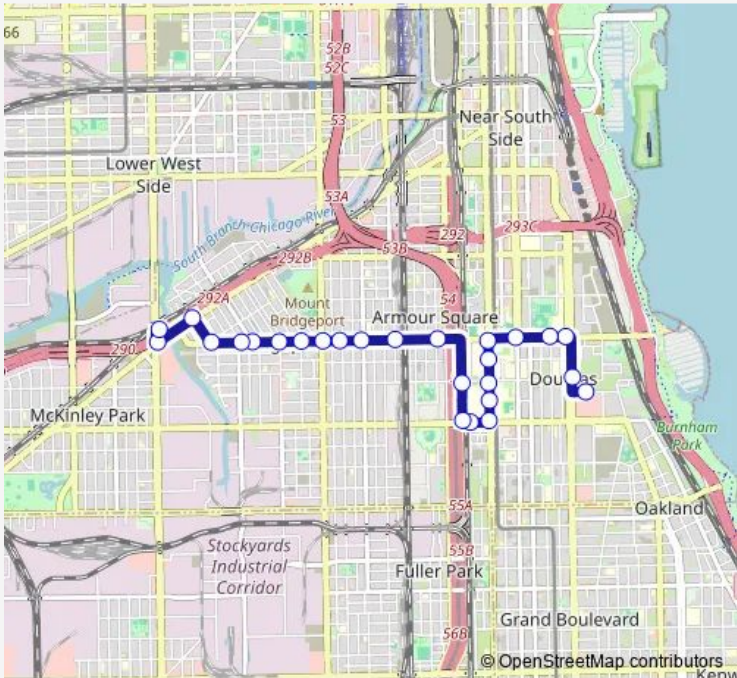

Direction
 33rd Place & Rhodes — Ashland Orange Line Station
 26 stops
[Open route schedule](#)

- 33rd Place & Rhodes
- King Drive & 33rd Street
- 31st Street & King Drive
- 31st Street & Giles
- 31st Street & Michigan
- State & 31st Street
- State & 32nd Street
- State & 33rd Street
- 3400 S State
- State & 35th Street
- 35th Street & Federal
- Lasalle & 35th Street
- Lasalle & 33rd Street
- 31st Street & Wells
- 31st Street & Canal
- 31st Street & Wallace
- 31st Street & Union
- 31st Street & Halsted
- 31st Street & Throop
- 31st Street & Morgan
- 31st Street & Loomis

Route schedule
 33rd Place & Rhodes — Ashland Orange Line Station

Monday	06:31-19:24
Tuesday	06:31-19:24
Wednesday	06:31-19:24
Thursday	06:31-19:24
Friday	06:31-19:24
Saturday	—
Sunday	—

Route info
 Direction: 33rd Place & Rhodes
 Stops: 26
 Trip Duration: 0 hour 23 min

31st Street & Racine

31st Street & Lock

Archer & Lock

Archer & Ashland

Ashland Orange Line Station

Direction

Ashland Orange Line Station — 33rd Place & Rhodes

27 stops

Friday 07:00-19:23

Saturday —

Sunday —

Route info

Direction: Ashland Orange Line Station

Stops: 27

Trip Duration: 0 hour 23 min

31st Street & Rhodes