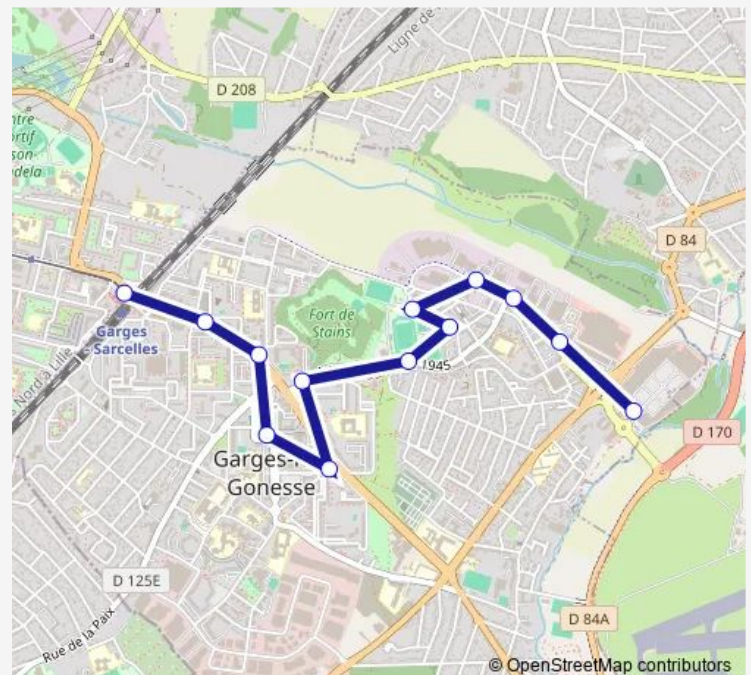

Garges - Sarcelles Rer

Route schedule

Parc Commercial Pont de Pierre — Garges - Sarcelles Rer

Monday 05:18-22:57

Tuesday 05:18-22:57

Wednesday 05:18-22:57

Thursday 05:18-22:57

Friday 05:18-22:30

Saturday 06:00-23:00

Sunday 07:30-23:20

Route info

Direction: Parc Commercial Pont de Pierre

Stops: 13

Trip Duration: 0 hour 16 min

Direction

Garges - Sarcelles Rer — Parc Commercial Pont de Pierre

13 stops

[Open route schedule](#)

Garges - Sarcelles Rer

Jean Baptiste Corot - Lamartine

Charles de Gaulle Mitterrand

Mairie

Les Mûriers

Place Charles de Gaulle