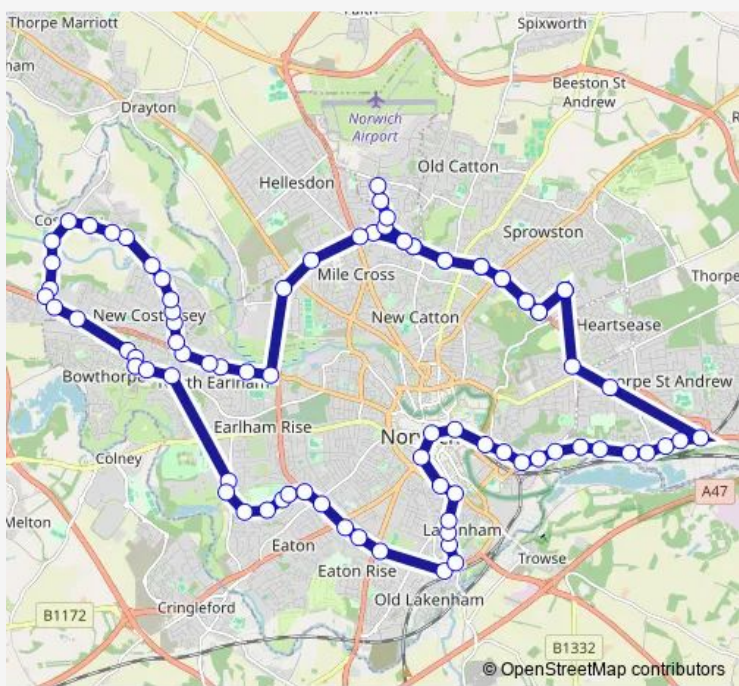

Bus 31 Firstbus Garage - Old Q8 Garage

[Go to website](#)

Direction
Firstbus Garage — Old Q8 Garage
85 stops
[Open route schedule](#)

- Firstbus Garage
- Royal Norfolk Cottages
- Corbet Avenue
- Alford Grove
- Fire Station
- Mansel Drive
- St Faiths Road
- Partridge Way
- Mason Road
- Eversley Rd
- Mercure Hotel
- Retail Park
- The Gatehouse
- Whistlefish Court
- Cadge Road
- Aldi
- Jamieson Place
- Marshall Close
- Oval Road
- Sunny Grove
- The Crown

Route schedule
Firstbus Garage — Old Q8 Garage

Monday	04:40
Tuesday	—
Wednesday	—
Thursday	—
Friday	04:40
Saturday	04:40
Sunday	—

Route info
Direction: Firstbus Garage
Stops: 85
Trip Duration: 1 hour 15 min

■ 31 — Firstbus Garage - Old Q8 Garage **BusMaps**