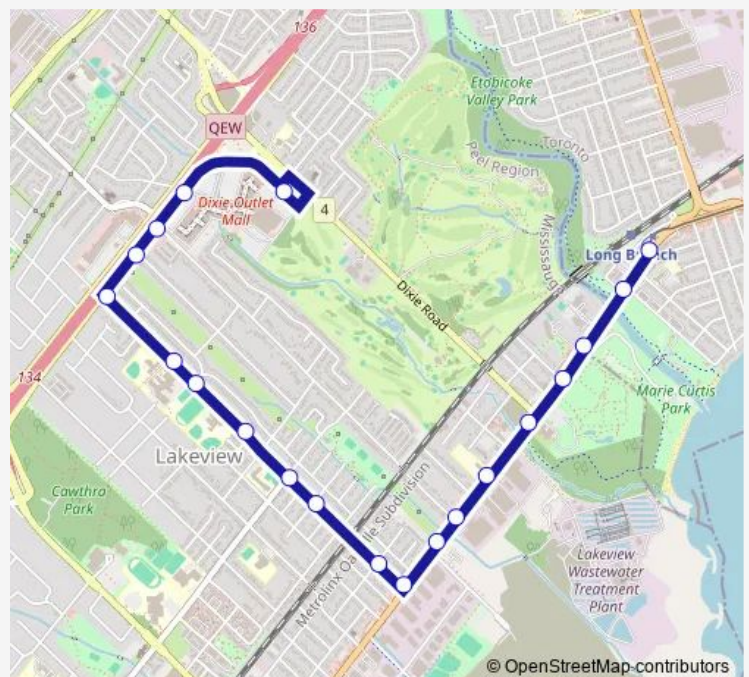

### Direction

Dixie Mall Bus Terminal Platform B — Lakeshore Rd At Long Branch Go Station

5 stops

[Open route schedule](#)

Dixie Mall Bus Terminal Platform B

Lakeshore Rd East Of Deta Rd

Lakeshore Rd East Of Island Rd

Lakeshore Rd At Forty-First St

Lakeshore Rd At Long Branch Go Station

### Route schedule

Dixie Mall Bus Terminal Platform B — Lakeshore Rd At Long Branch Go Station

Monday	04:16-02:04 <sup>+1</sup>
Tuesday	04:16-02:04 <sup>+1</sup>
Wednesday	04:16-02:04 <sup>+1</sup>
Thursday	04:16-02:04 <sup>+1</sup>
Friday	04:16-02:04 <sup>+1</sup>
Saturday	04:52-24:00
Sunday	06:33-21:02

## Direction

Lakeshore Rd At Long Branch Go Station — Dixie Mall Bus Terminal Platform B

20 stops

[Open route schedule](#)

Lakeshore Rd At Long Branch Go Station

Lakeshore Rd At Forty-Third St

Lakeshore Rd West Of Forty-Third St