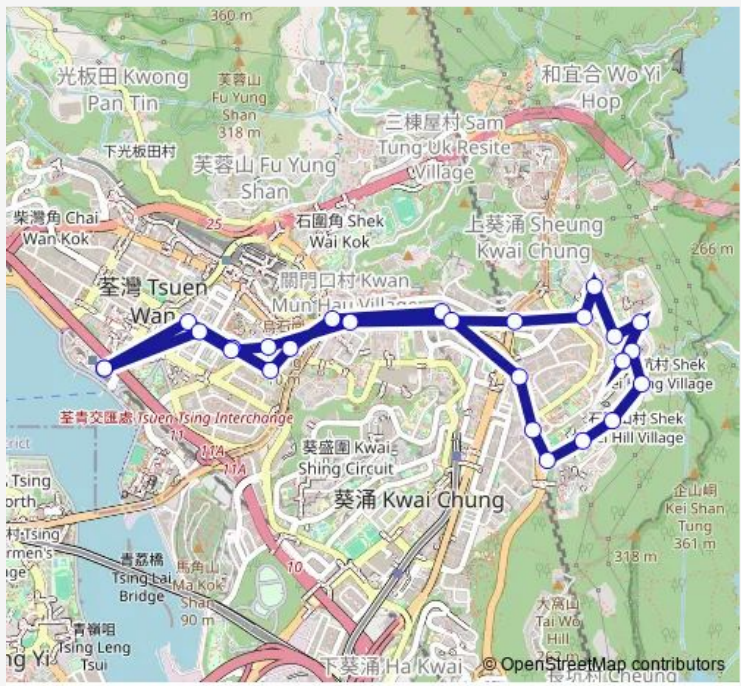

Bus 31 Tsuen WAN West Station - Shek LEI (Circular)

[Go to website](#)

Direction
 [Ctb] Tsuen WAN West Station|[Kmb] Tsuen WAN West Station BUS Terminus — [Ctb] Tsuen WAN West Station|[Kmb] Tsuen WAN West Station BUS Terminus

26 stops

[Open route schedule](#)

- [Ctb] Tsuen WAN West Station|[Kmb] Tsuen WAN West Station BUS Terminus
- [Ctb] Lady Trench Polyclinic, SHA Tsui Road|[Kmb] Lady Trench Polyclinic
- [Ctb] BO Shek Mansion, SHA Tsui Road|[Kmb] BO Shek Mansion|[Lwb] BO Shek Mansion
- [Ctb] NEW Haven, SHA Tsui Road|[Kmb] NEW Haven|[Lwb] NEW Haven
- [Kmb] Tsuen FU Street Garden|[Lwb] Tsuen FU Street Garden
- [Kmb] TAI WO HAU BBI - TAI WO HAU Station|[Lwb] TAI WO HAU BBI - TAI WO HAU Station
- [Kmb] Kwok Shui Road Park
- [Kmb] Ping LAI Path Kwai Chung|[Lwb] Ping LAI Path Kwai Chung
- [Kmb] Shek Ying Path Kwai Chung|[Lwb] Shek Ying Path Kwai Chung
- [Kmb] Greenknoll Court Shek PAI Street|[Lwb] Greenknoll Court Shek PAI Street
- [Kmb] Shek ON House Shek LEI Estate|[Lwb] Shek ON House Shek LEI Estate
- [Kmb] Shek KAI House Shek LEI Estate|[Lwb] Shek KAI House Shek LEI Estate
- [Kmb] Shek LEI Catholic Primary School|[Lwb] Shek LEI Catholic Primary School
- [Kmb] Shek Foon House Shek PAI Street|[Lwb] Shek Foon House Shek PAI Street

Route schedule
 [Ctb] Tsuen WAN West Station|[Kmb] Tsuen WAN West Station BUS Terminus — [Ctb] Tsuen WAN West Station|[Kmb] Tsuen WAN West Station BUS Terminus

Monday	06:00-21:15
Tuesday	06:00-21:15
Wednesday	06:00-21:15
Thursday	06:00-21:15
Friday	06:00-21:15
Saturday	06:00-21:15
Sunday	06:00-21:15

Route info

Direction: [Ctb] Tsuen WAN West Station|[Kmb] Tsuen WAN West Station BUS Terminus

Stops: 26

Trip Duration: 0 hour 38 min

31 — Tsuen WAN West Station - Shek LEI (Circular) **BusMaps**

[Kmb] Shek Cheung House Shek LEI Estate