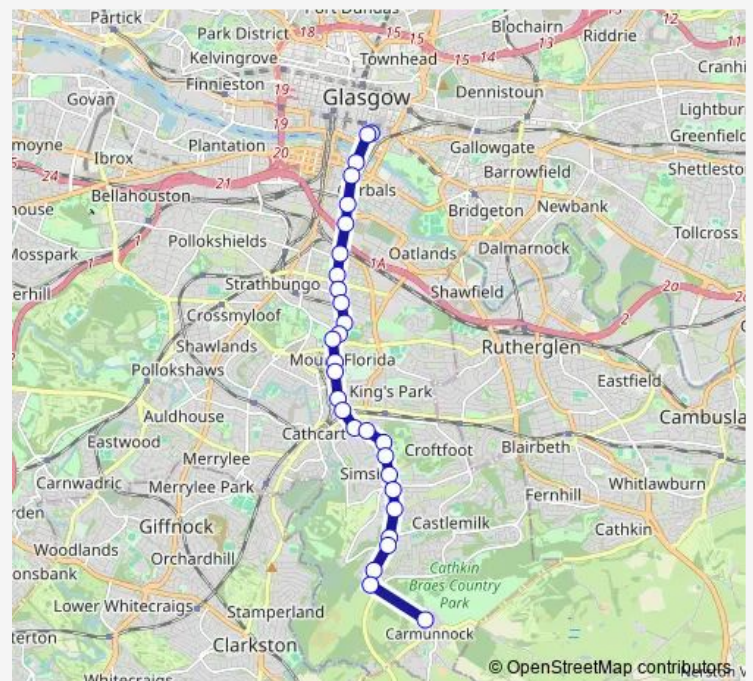

Florida Crescent

Queens Drive

Boyd Street

Route schedule

Waterside Road — Osborne Street

Monday 20:51-21:51

Tuesday 20:51-21:51

Wednesday 20:51-21:51

Thursday 10:38-21:51

Friday 10:38-21:51

Saturday 20:51-21:51

Sunday 10:38-19:43

Route info

Direction: Waterside Road

Stops: 27

Trip Duration: 0 hour 26 min

Carfin Street

Butterbiggins Road

Lauriston Road

Bedford Lane

Citizens Theatre

Osborne Street

Direction

Osborne Street — Waterside Road

Thursday 11:10-22:20

Friday 11:10-22:20

Saturday 20:20-22:20

Sunday 11:10-20:10

Route info

Direction: Osborne Street

Stops: 29

Trip Duration: 0 hour 27 min