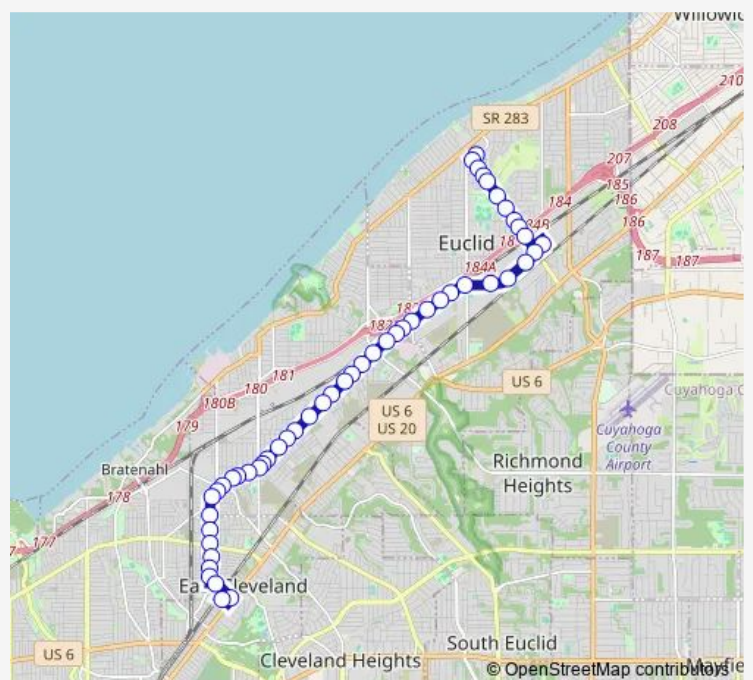

Bus 31 St. Clair–Babbitt

[Go to website](#)

Direction

Stokes-Windermere Station BUS Stop #5 — 22449 Shore Center DR Layover #1

57 stops

[Open route schedule](#)

Stokes-Windermere Station BUS Stop #5

Doan AV & Euclid Av

ST. Clair AV & Royal Rd

ST. Clair AV & Whitcomb Rd

ST. Clair AV & London Rd

Route schedule

Stokes-Windermere Station BUS Stop #5 — 22449 Shore Center DR Layover #1

Monday	03:51-00:21 ⁺¹
Tuesday	03:51-00:21 ⁺¹
Wednesday	03:51-00:21 ⁺¹
Thursday	03:51-00:21 ⁺¹
Friday	03:51-00:21 ⁺¹
Saturday	03:51-22:21
Sunday	03:51-21:21

Route info

Direction: Stokes-Windermere Station BUS Stop #5

Stops: 57

Trip Duration: 0 hour 33 min

ST. Clair AV & E. 166th St

16807 ST. Clair Av

(DNU) 17015 ST. Clair Av

ST. Clair AV & E 171st St

Wednesday 04:37-01:11⁺¹

Thursday 04:37-01:11⁺¹

Friday 04:37-01:11⁺¹

Saturday 04:39-23:12

Sunday 04:39-22:12

Route info

Direction: 22449 Shore Center DR Layover #1

Stops: 51