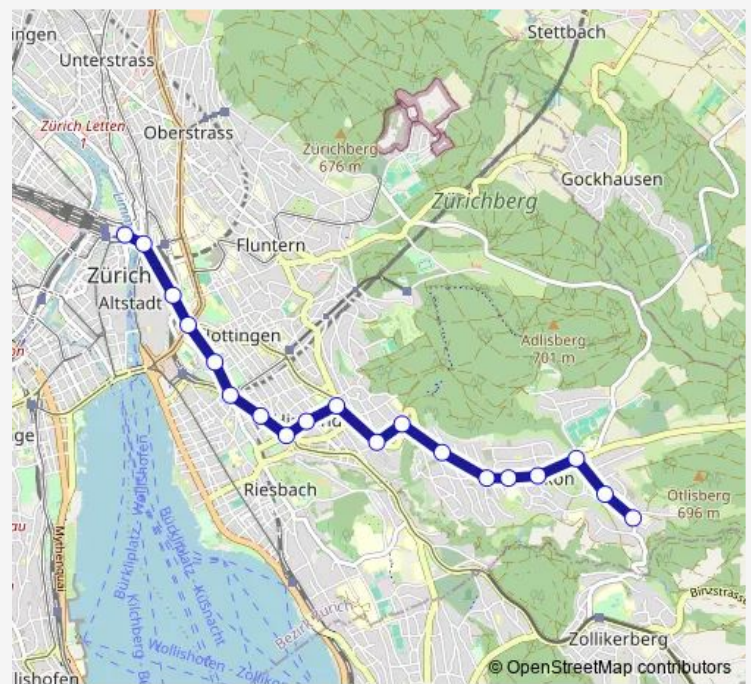

### Route schedule

Zürich, Kienastewies — Zürich, Bahnhofquai/Hb

Monday	24:53 <sup>+1</sup>
Tuesday	24:53 <sup>+1</sup>
Wednesday	24:53 <sup>+1</sup>
Thursday	24:53 <sup>+1</sup>
Friday	24:53 <sup>+1</sup>
Saturday	24:53 <sup>+1</sup>
Sunday	24:53 <sup>+1</sup>

### Route info

Direction: Zürich, Kienastewies

Stops: 19

Trip Duration: 0 hour 19 min

31 — B 31

31 Bus time schedules and route maps are available in an offline PDF at [busmaps.com](https://busmaps.com). Use the [busmaps.com](https://busmaps.com) website to see live bus times, train schedule or subway schedule, and step-by-step directions for all public transit in Zurich